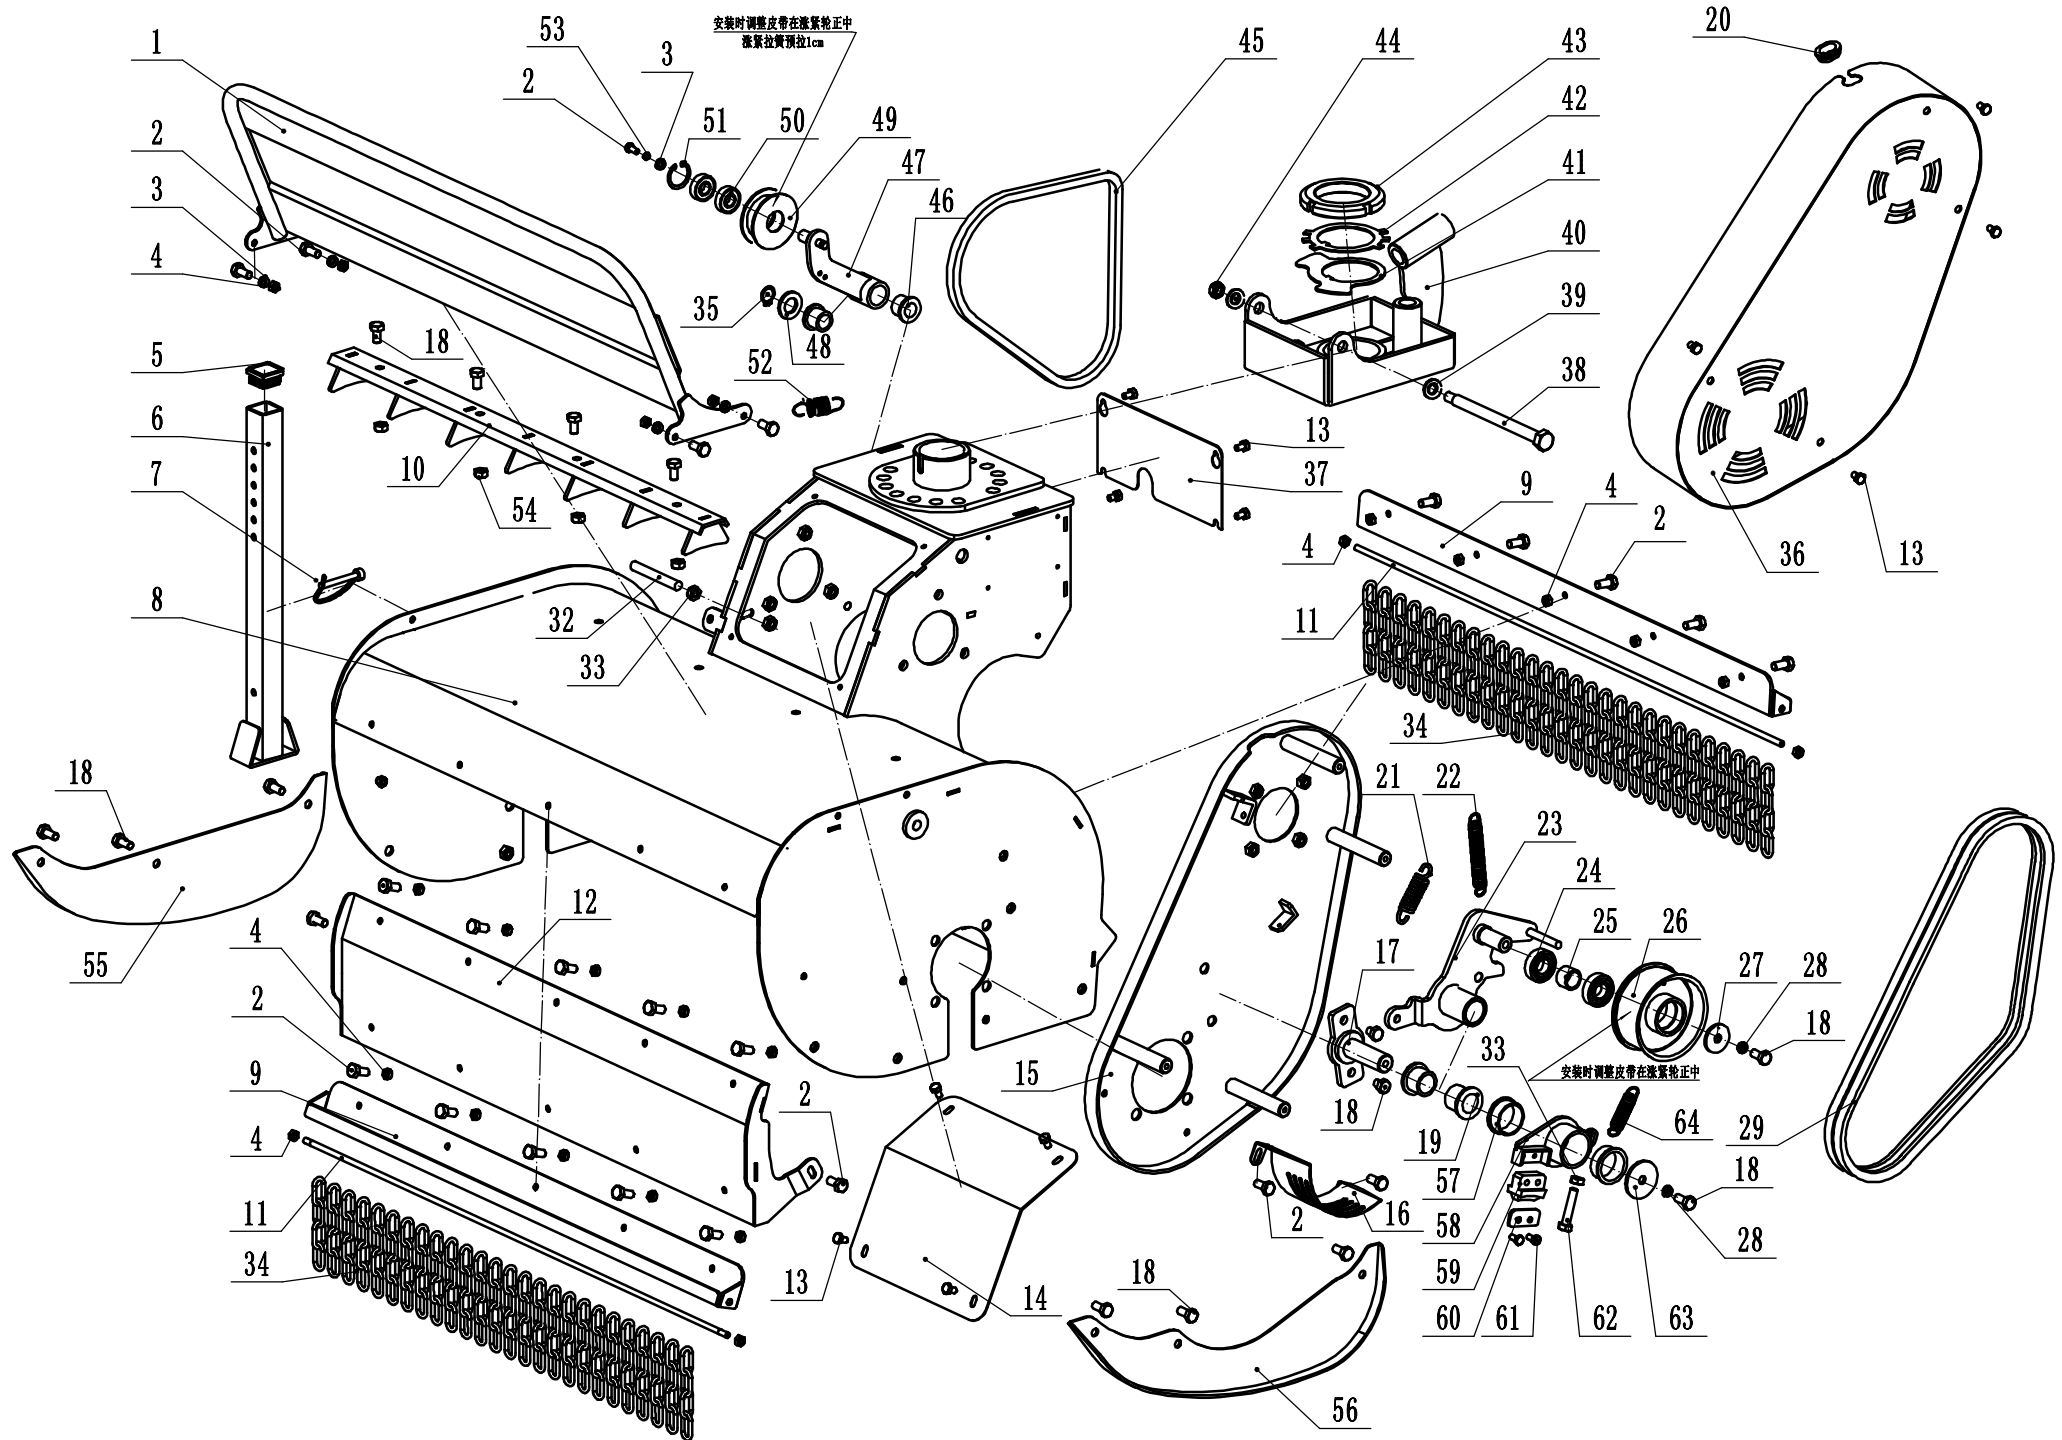

Model:WBG6813

Service code: WBG6813W221202

Main body