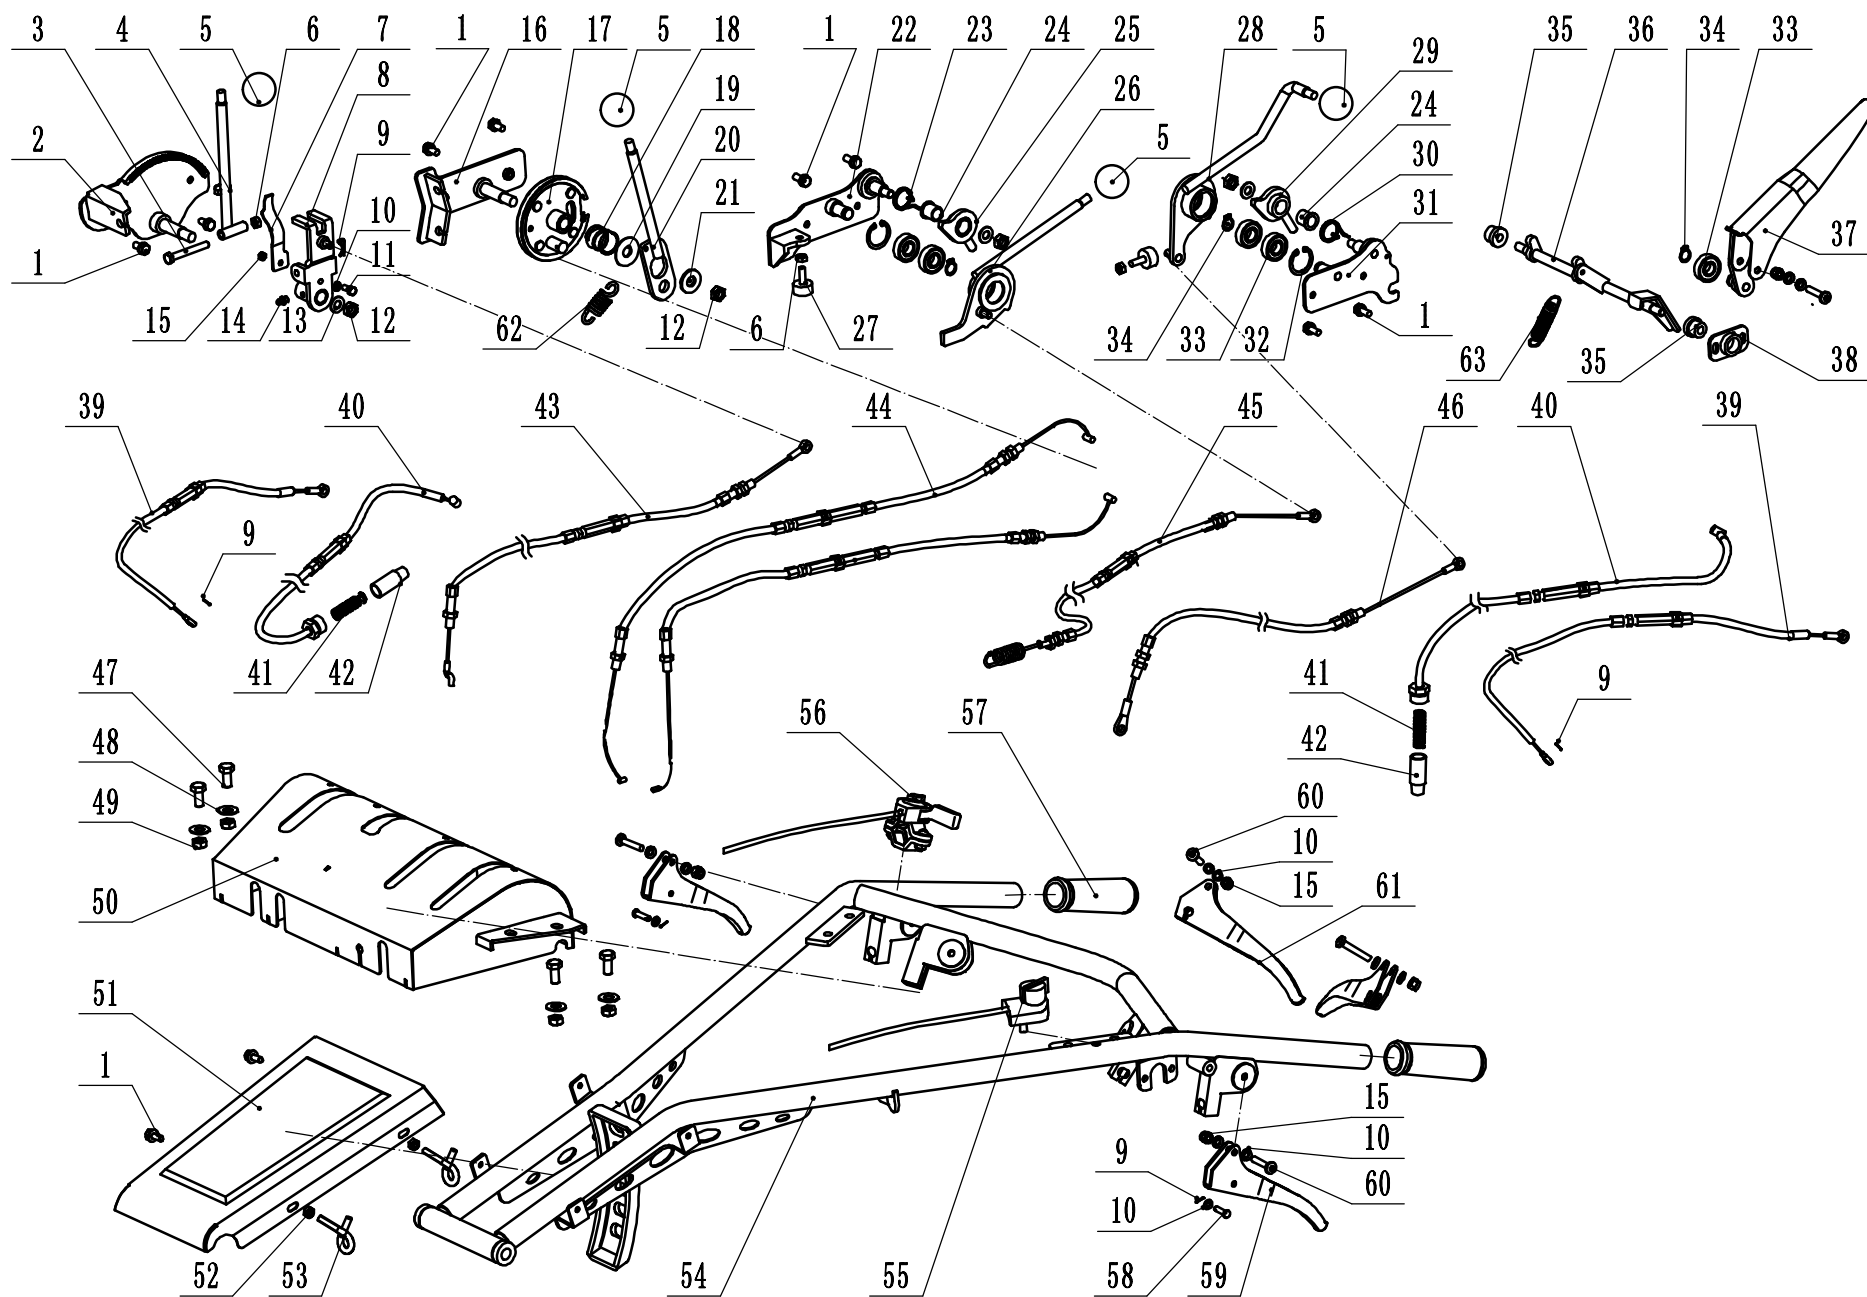

5					
Part5 Engine part Spare parts price list					
Order	Part number		Name_English	Quantity	Remarks
1	2/4LXA1646		Engine belt	1	
2	GT68WE14000/49		Engine belt cover	1	
3	0102006012		Bolt - M6*12	8	
4	GT68WE11000A1		Wheel	2	
4,3	0202010000		Lock nut - M10	18	
4,4	0301010000		Flat washer - φ10	36	
4,5	0101010020		Bolt - M10*20	18	
5	GT68WE12000		Transmission pulley	1	
6	1101005028		Key	1	
7	GT68WE02000/22		Transmission fixed bracket	1	
8	0202006000		Lock nut - M6	2	
9	HQB000000000		Transmission assembly	1	
10	GT68WE15000/40		Engine right support	1	
11	GT68WE16000/40		Engine left support	1	
12	0301012000		Flat washer - φ12	4	
13	0401012000		Spring washer - φ12	4	
14	0101012030		Bolt - M12*30	4	
15	0301008000		Flat washer - φ8	12	
16	0401008000		Spring washer - φ8	12	
17	0101008020		Bolt - M8*20	12	
18	GT68WE05000/49		Transmission shield	1	
19	0101001045		Bolt - M10*45	6	
20	0302010000		Big flat washer - φ10	16	
21	0202010000		Lock nut - M10	8	
22	GT1300		Engine	1	
23	0101001025		Bolt - M10*25	4	
24	GT68WE17000/40		Engine rear base	2	
25	GT68WE18000/49		Diagonal bracing	1	
26	0201010000		Nut - M10	2	
27	GT68WE08000		Dustproof gauze	1	
28	Z489040000		Air filter	1	
29	GT68WE09000		Engine intake connector	1	
30	BN02582AA		Clamp	1	
31	GT68WE10000/02		Engine throttle spring	1	
32	GT68WE13000		Engine pulley	1	
33	1101007045		Key	1	
34	GT68WB15000		Engine gasket	1	
35	GT68WE19000/40		Engine front base	1	
36	GT68WE20000/49		Engine hood side pull plate	1	
37	GT68WE21000/22		Muffler shield	1	
38	0103006020		Screw - M6*20	4	

Model:WBGT6813
Service code: WBGT6813W221202
Handle and controls