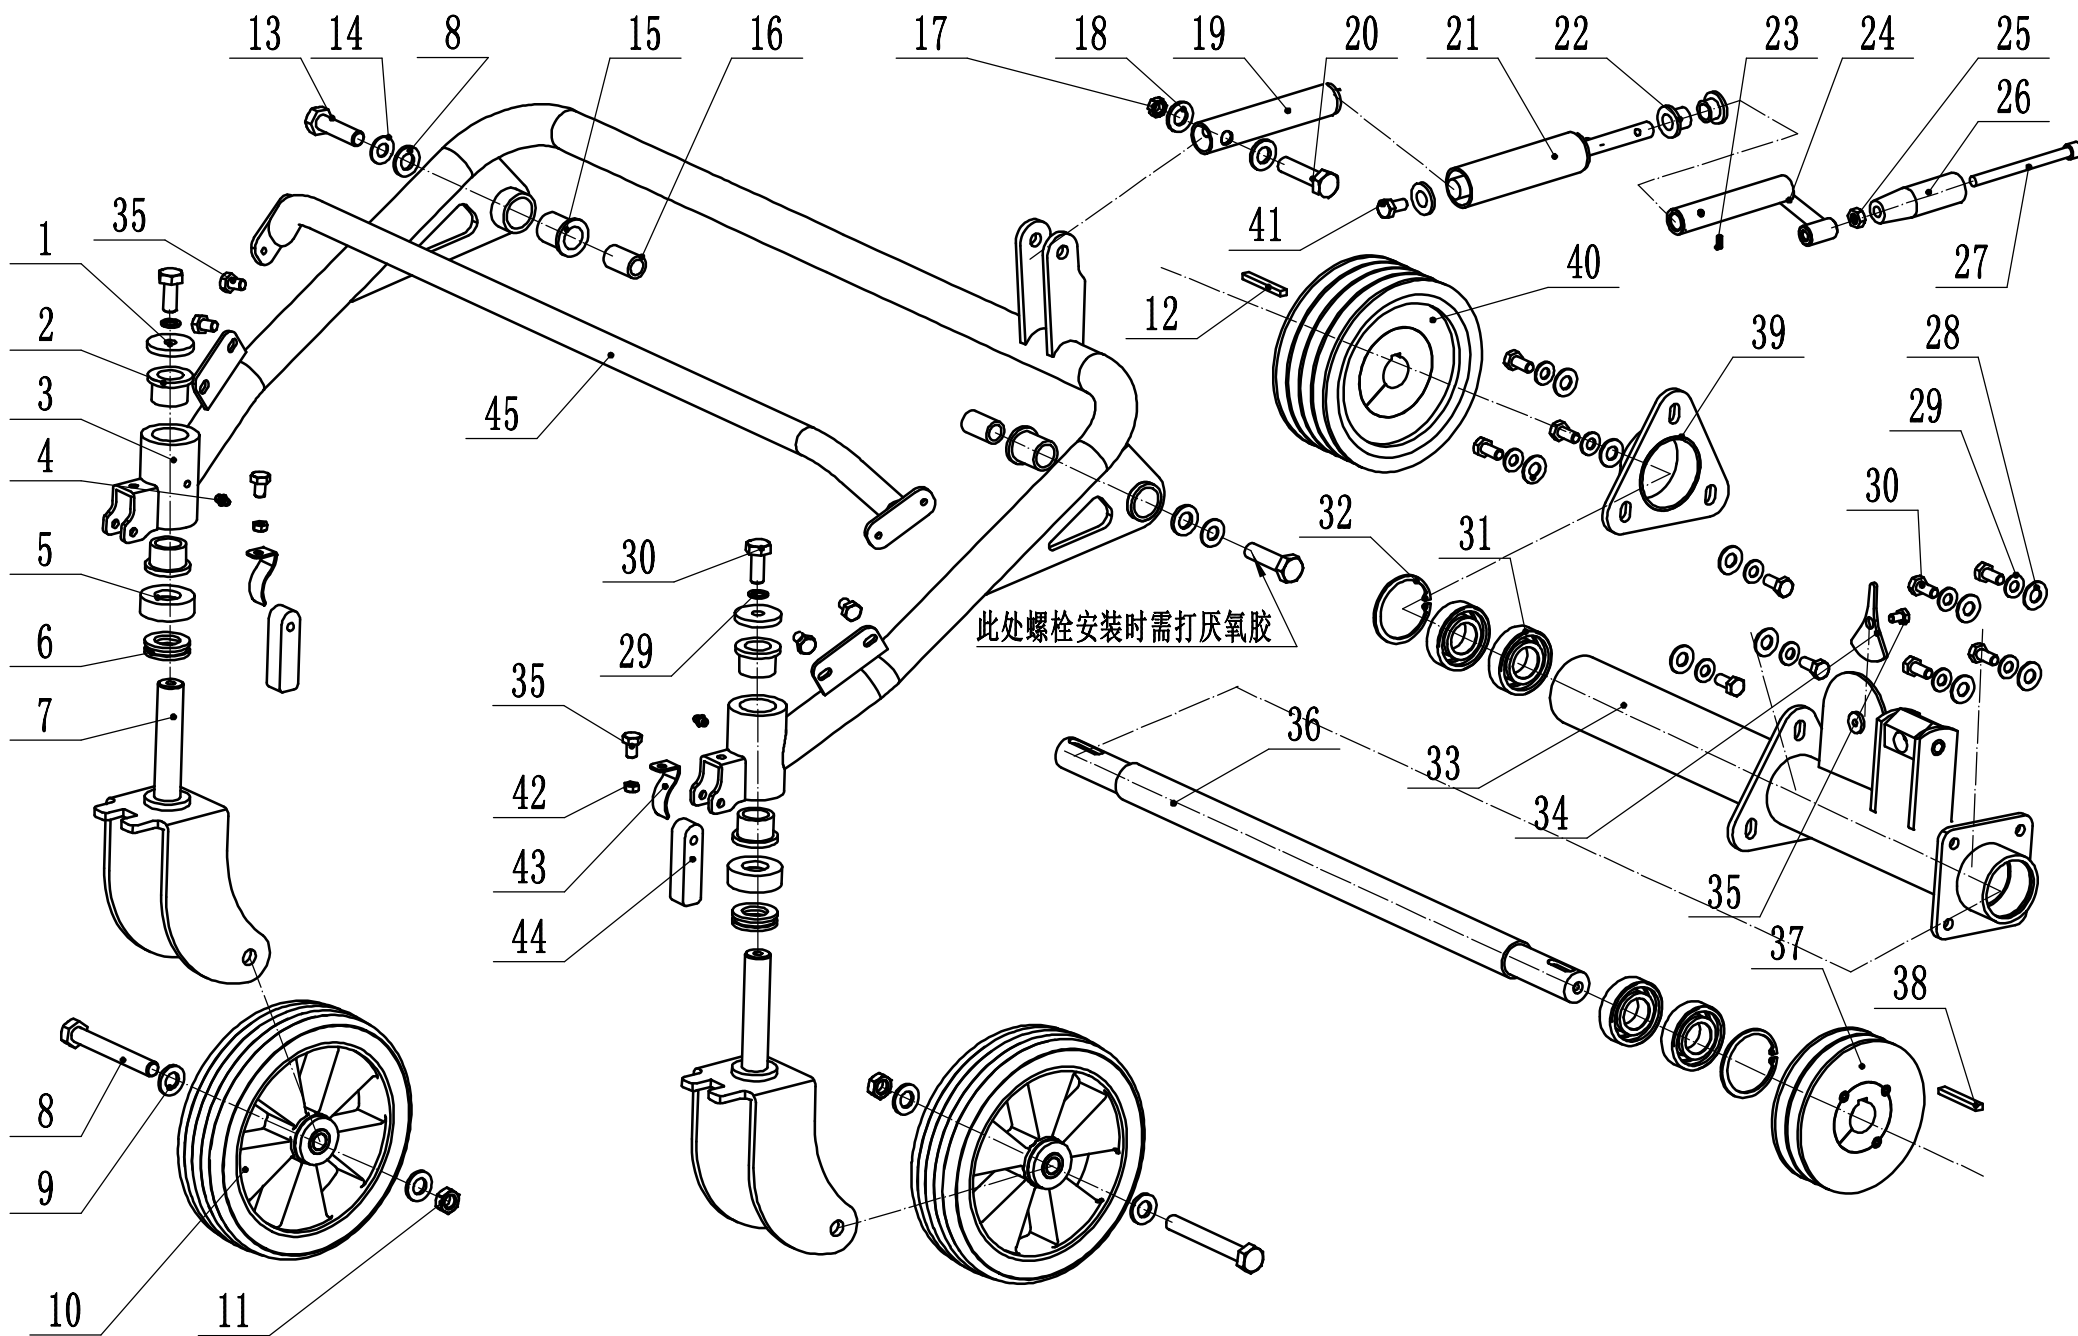

Model: WBG6813
Service code: WBG6813W221202
Front wheel bracket