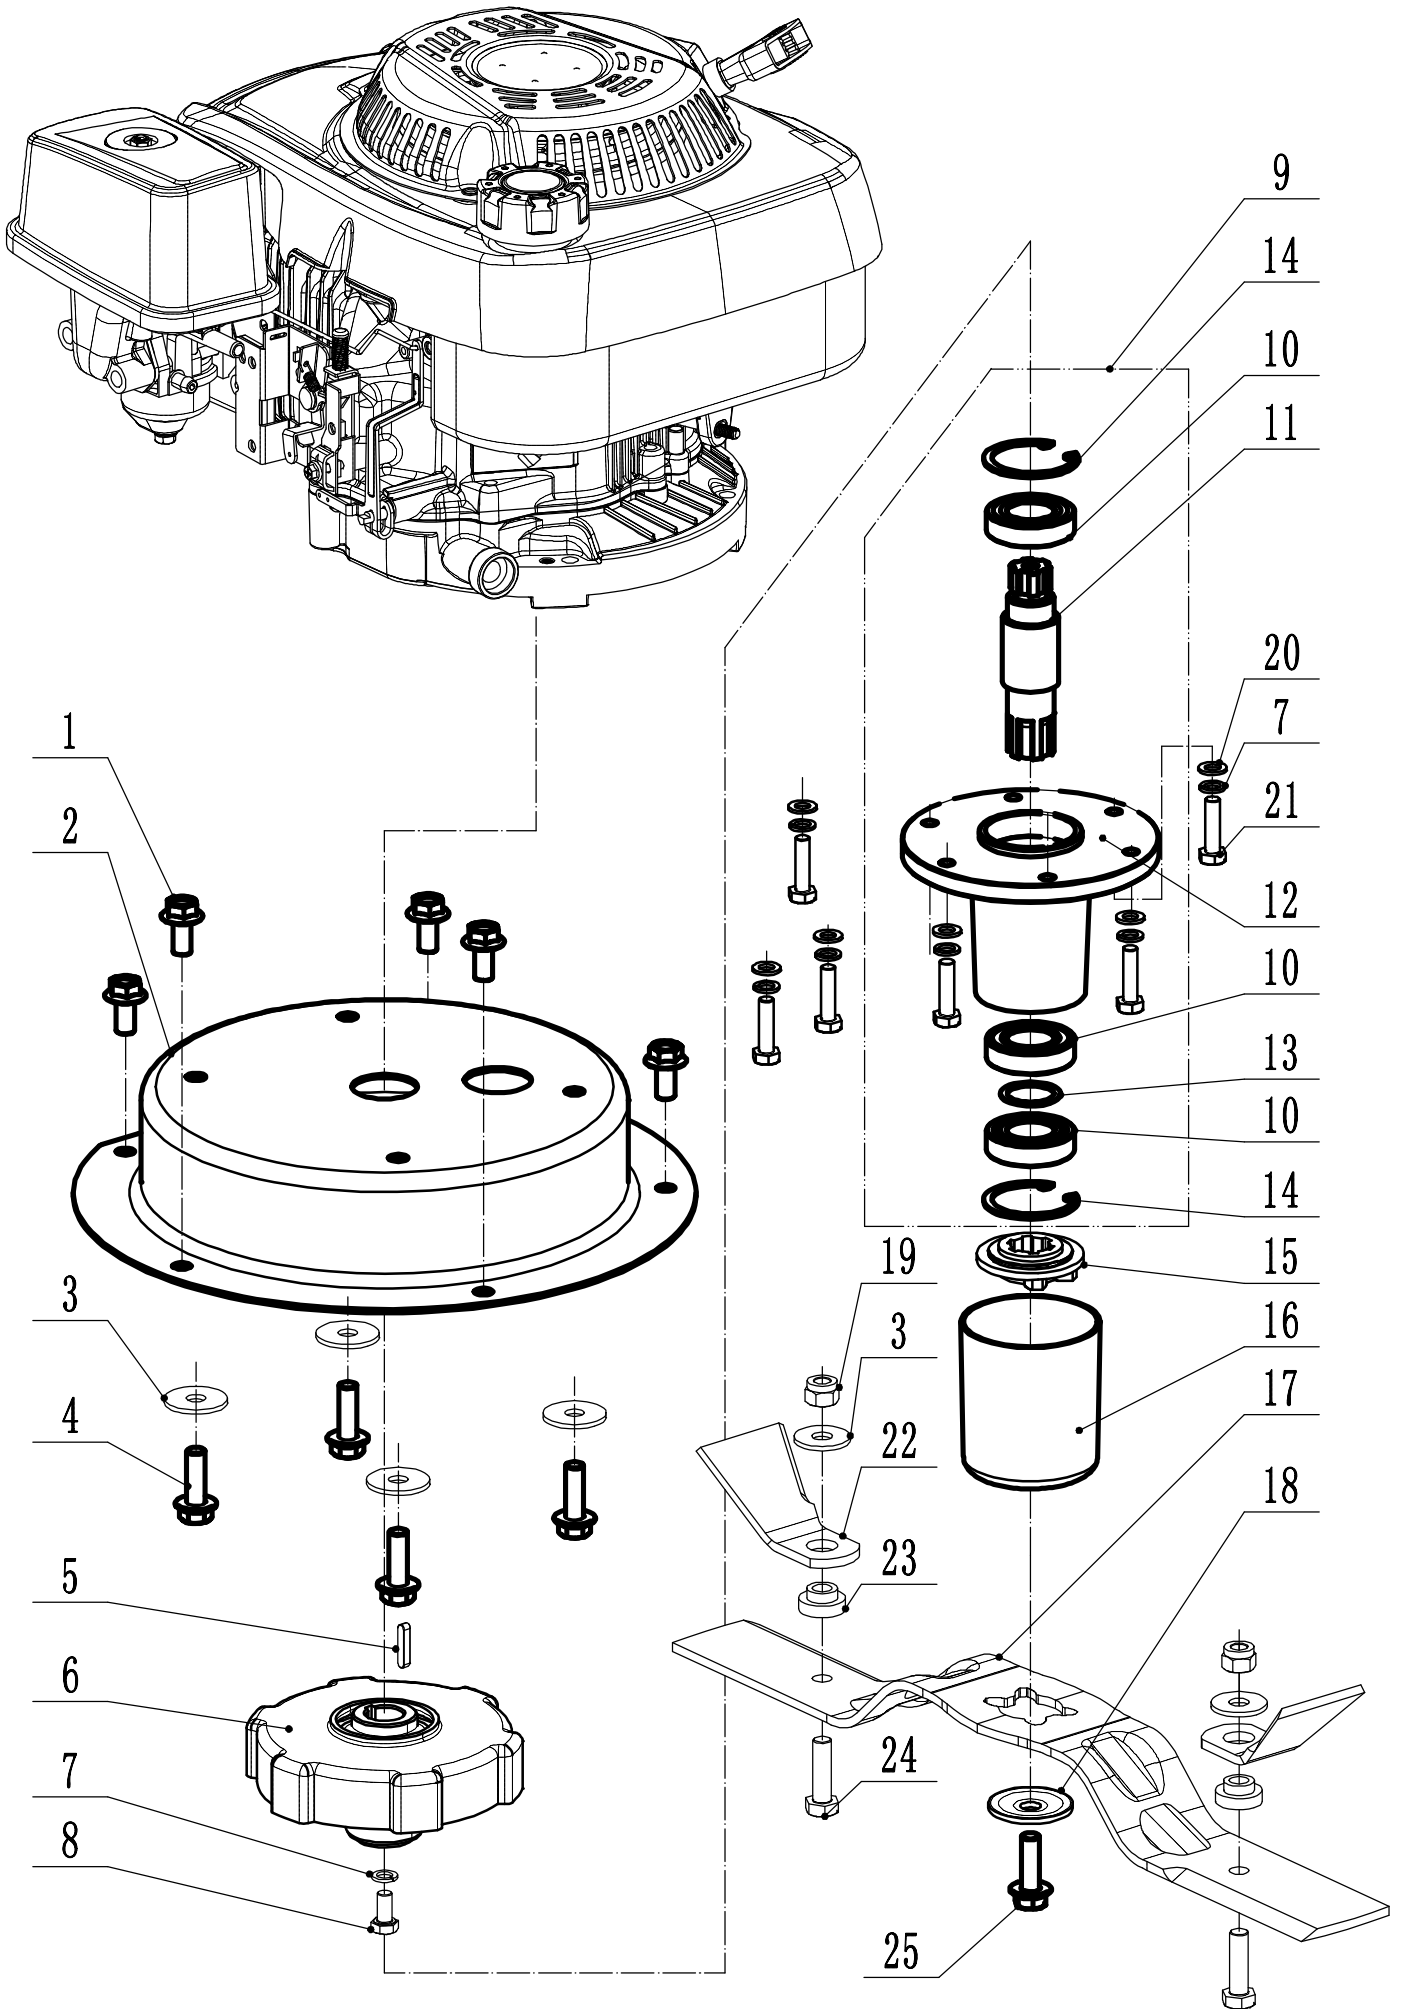

7	Part7 Left-front wheel Spare Parts List		
Order	Part Number	Name_English	Quantity
1	0102008016□	Bolt - M8*16	1
2	48R0210012/01□	Wheel cap	1
3	BC53AF04000	Polyurethane wheel	1
4	5310210010/02□	Gasket for wheel axle	1
5	BC45TF02000C2/49	Left-front wheel bracket	1
6	0102008025□	Bolt - M8*25	2