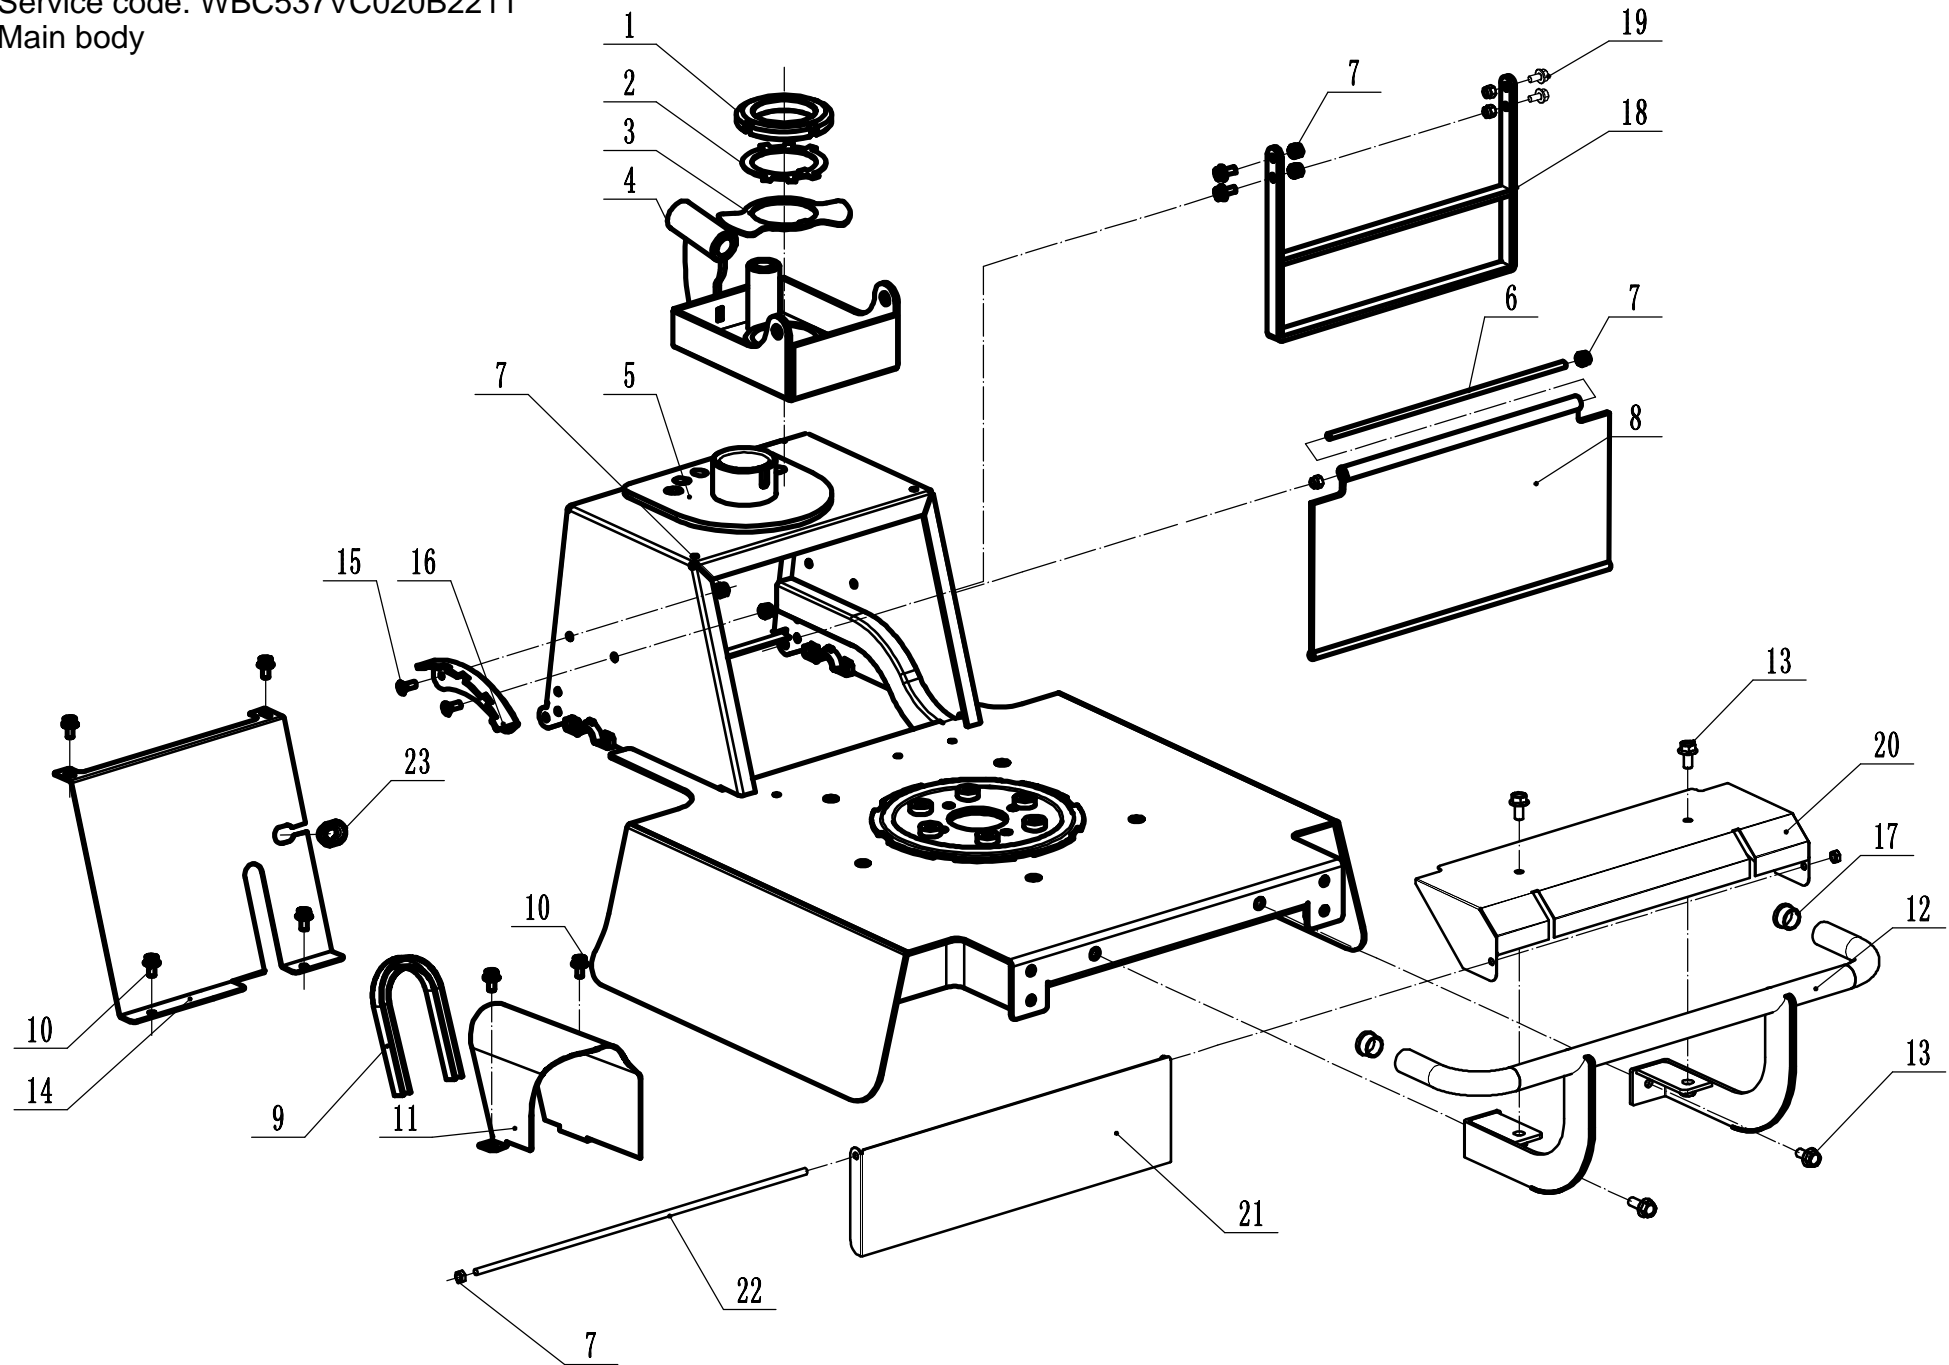

Model:WBBC537SCV
Service code: WBC537VC020B2211
Main body