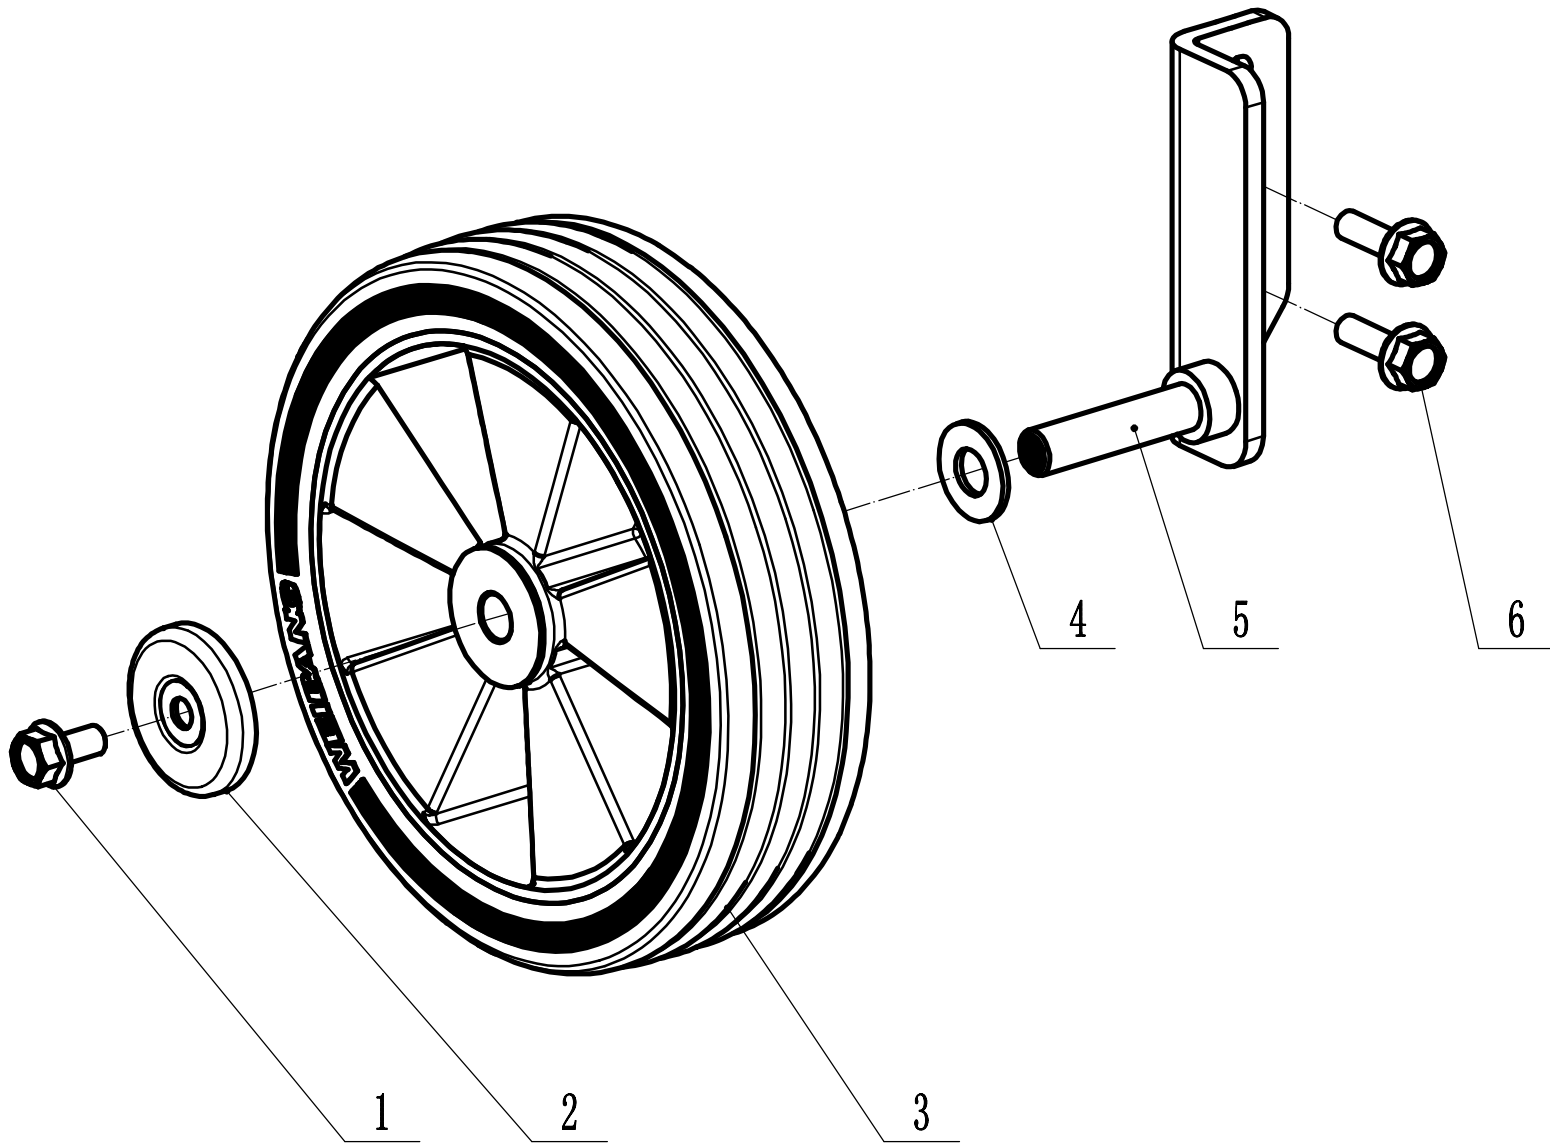

7	Part7 Left-front wheel Spare Parts List		
Order	Part Number	Name_English	Quantity
1	0102008016□	Bolt - M8*16	1
2	48R0210012/01□	Wheel cap	1
3	BC53AF04000	Polyurethane wheel	1
4	5310210010/02□	Gasket for wheel axle	1
5	BC45TF02000C2/49	Left-front wheel bracket	1
6	0102008025□	Bolt - M8*25	2

Model:WBBC537SCV
Service code: WBC537VC020B2211
Main body

Model:WBBC537SCV
Service code: WBC537VC020B2211
Handle and controls

Model:WBBC537SCV
Service code: WBC537VC020B2211
Rear axle

Model:WBBC537SCV
Service code: WBC537VC020B2211
Right-front wheel