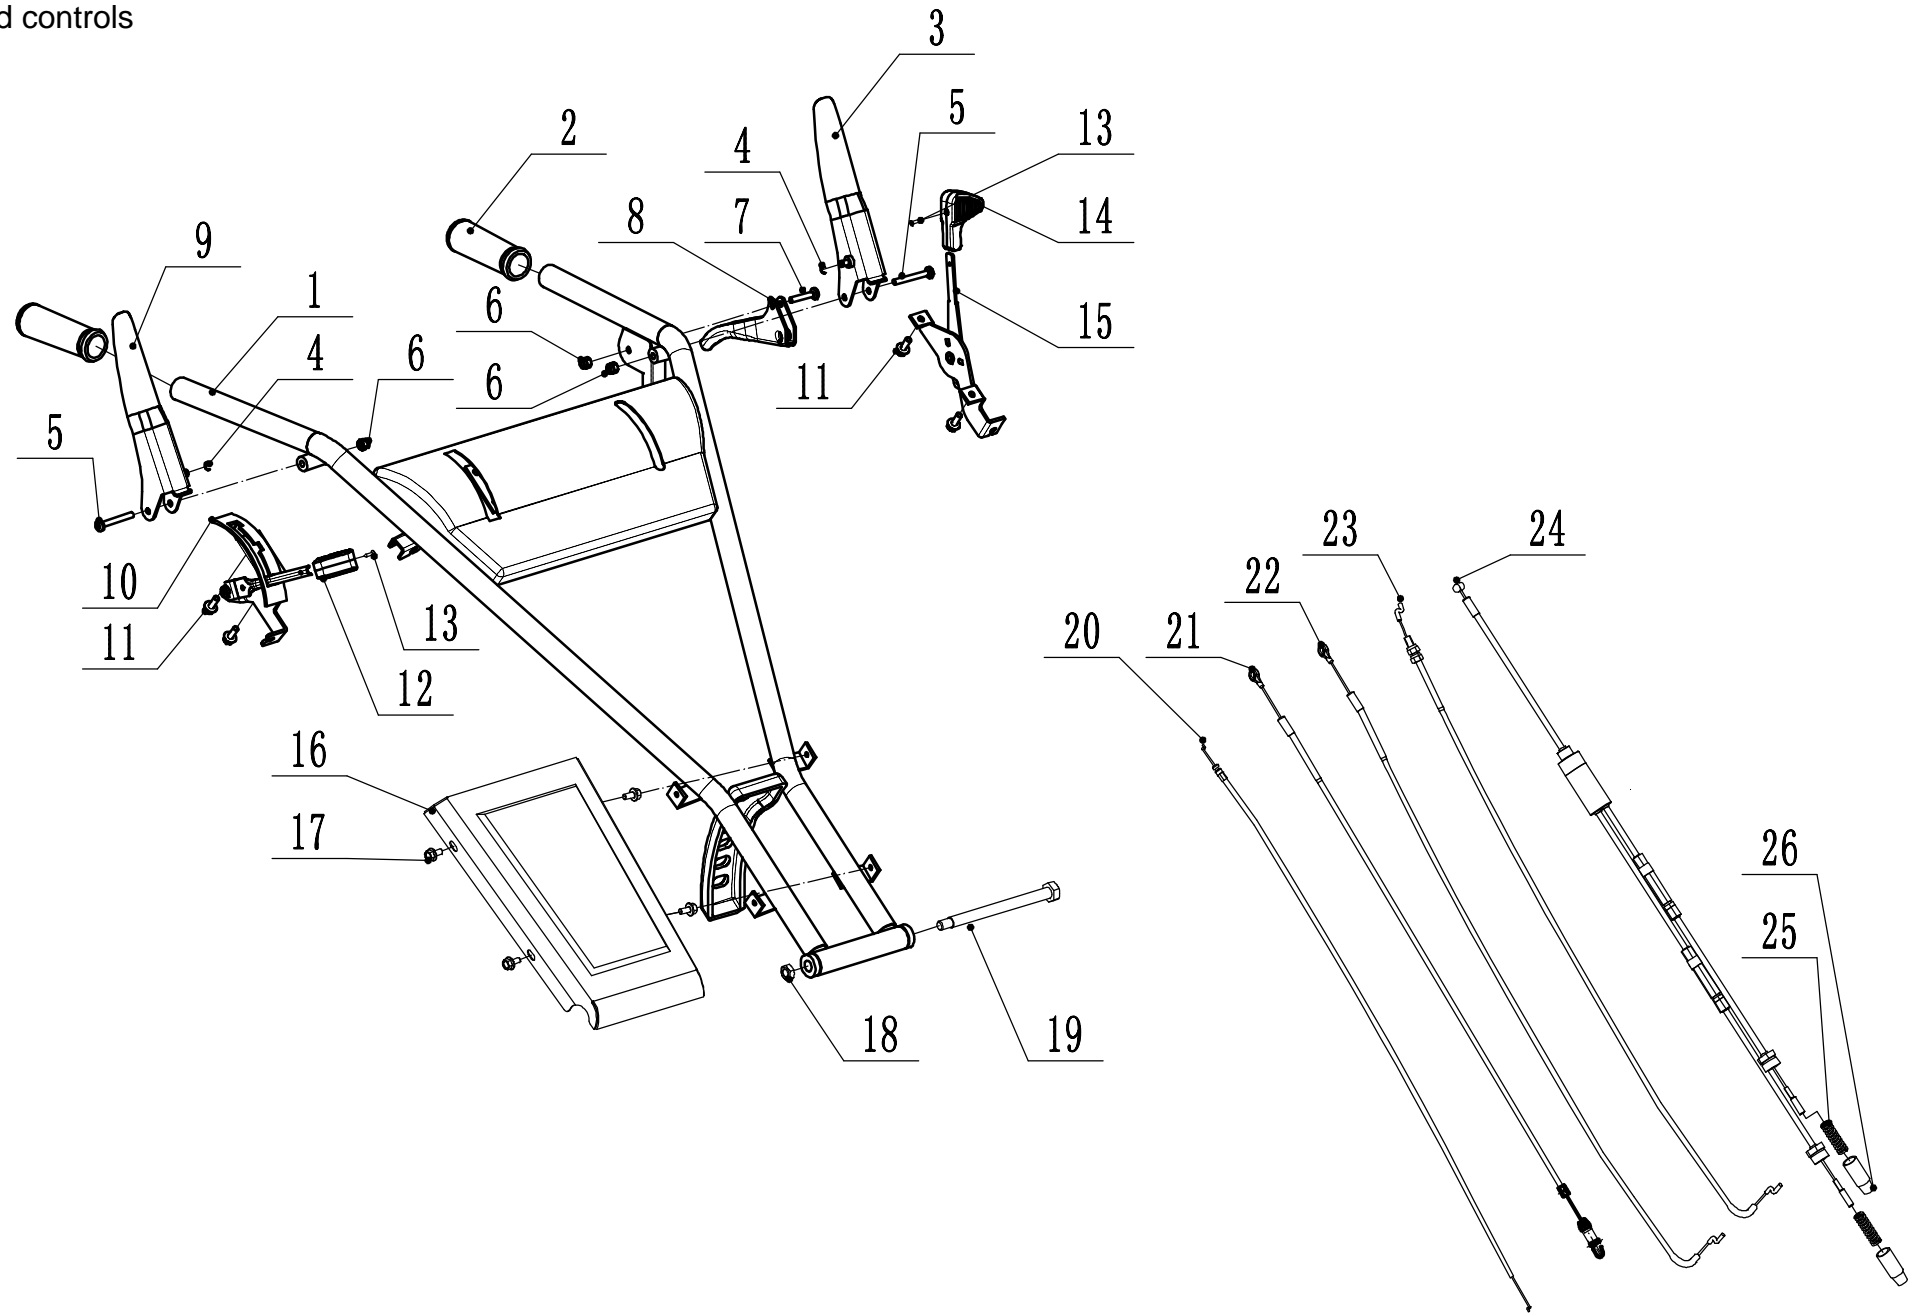

Model:WBBC537SCV
Service code: WBC537VC020B2211
Handle and controls