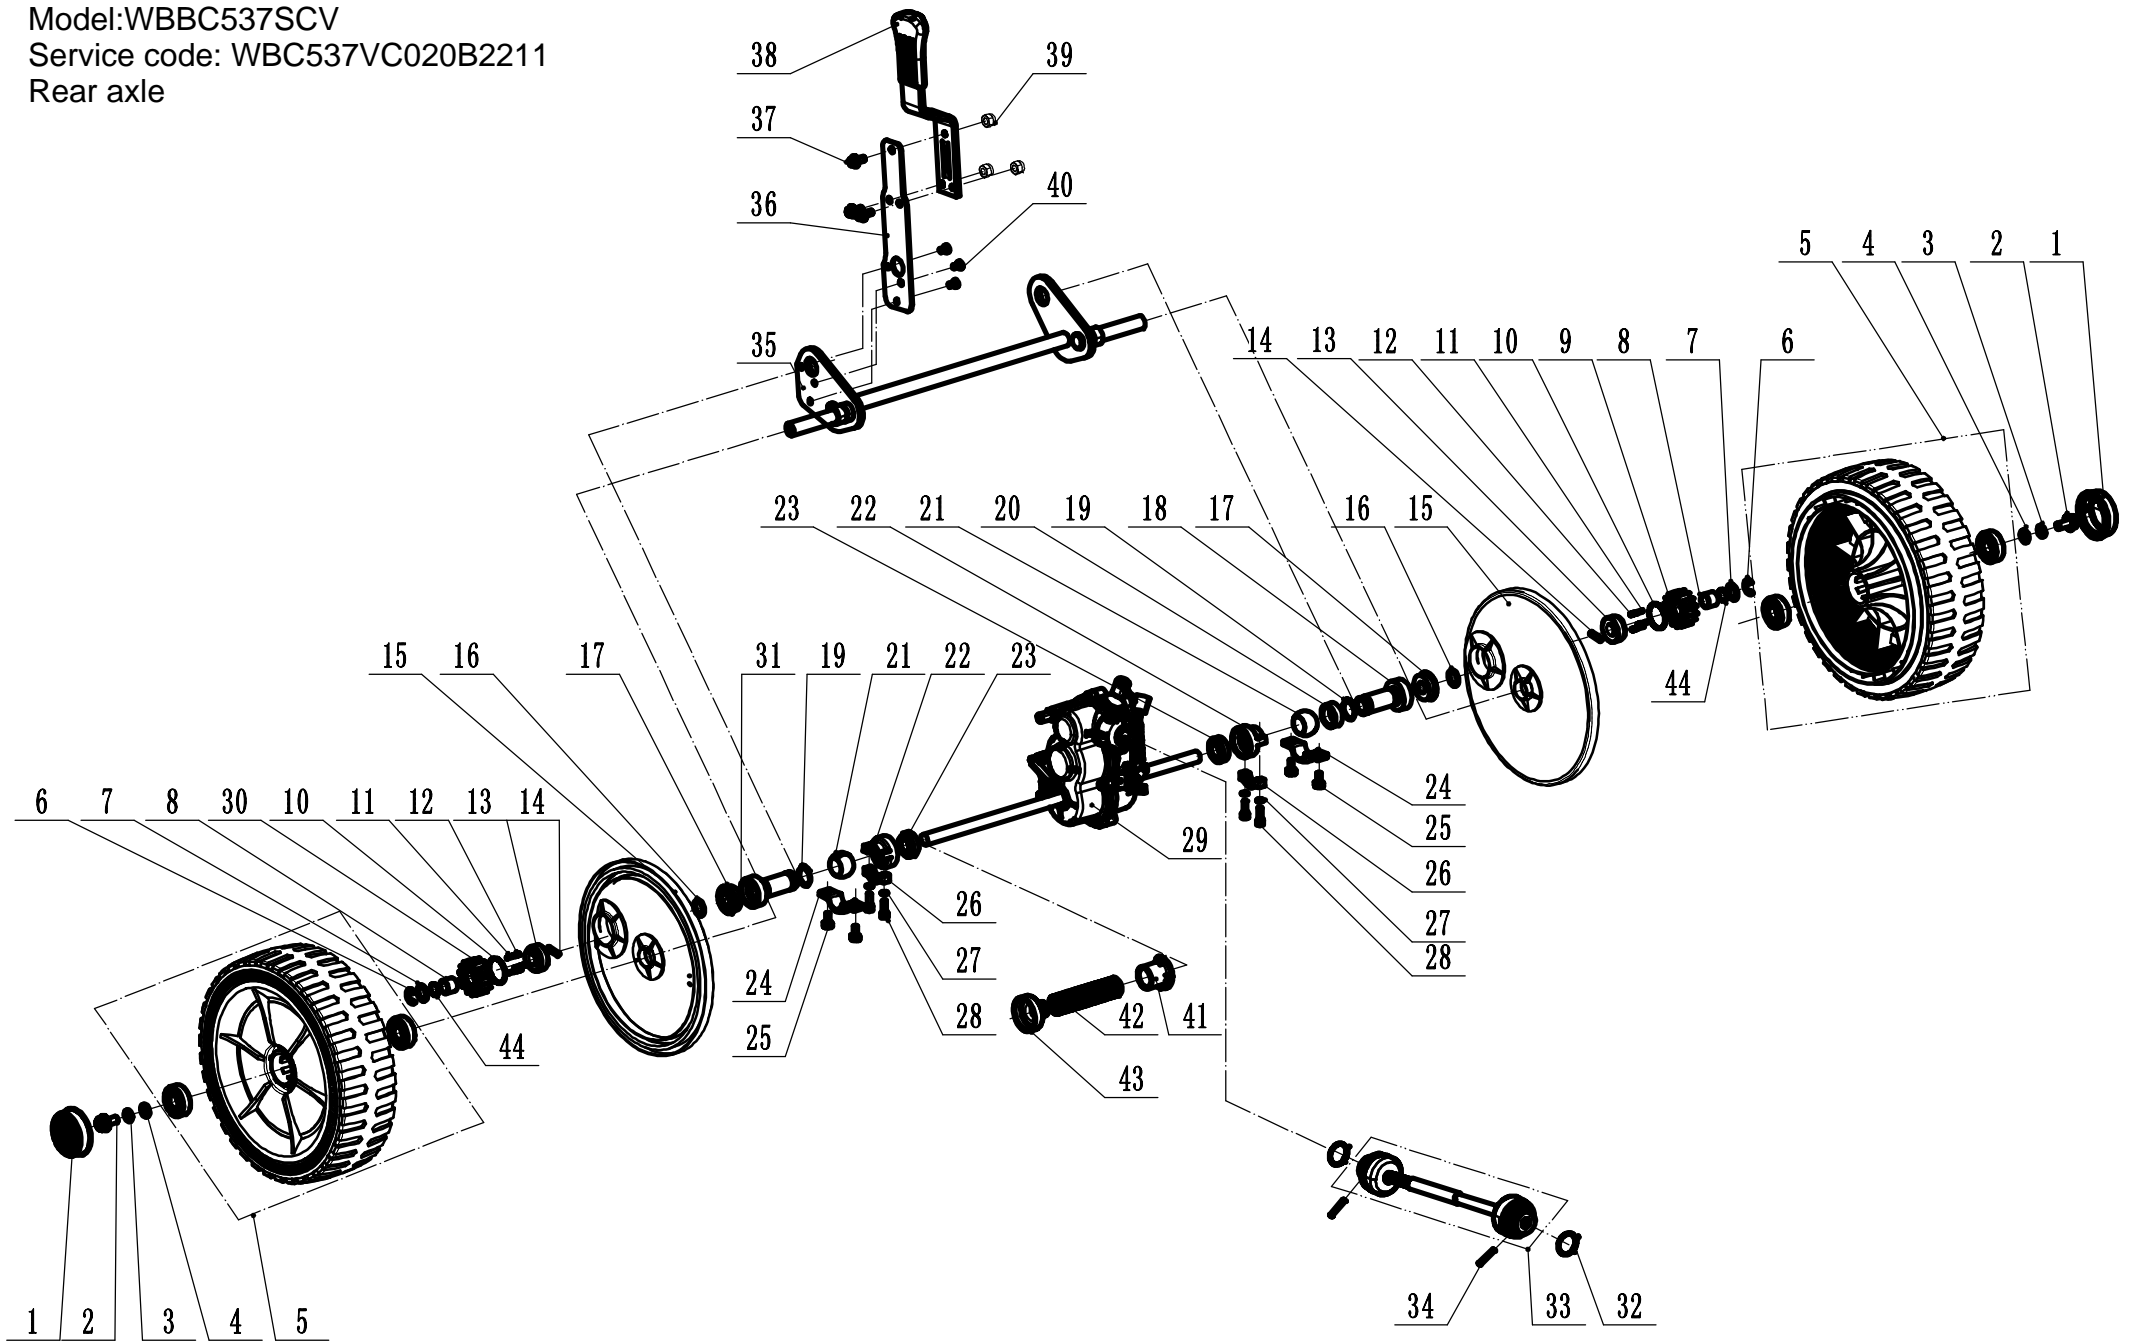

Model:WBBC537SCV
Service code: WBC537VC020B2211
Rear axle