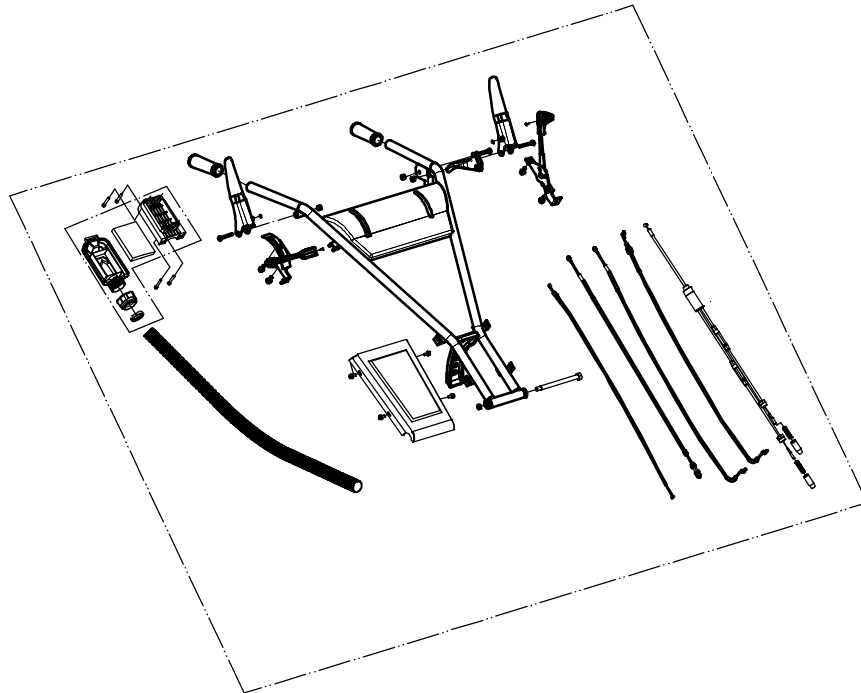

Model:WBBC537SCV
Service code: WBC537VC020B2211

WBBC537SCV Spare Parts List Service Code: WBC537VC020B2211

Subassembly code	Name_Chinese	Name_English	Machine Breakdown	Parts List
1	1P70FA-K8142	Engine		
2	WBBC537SCV	Blade system	2.pdf	Blade Components
3	WBBC537SCV	Main body	3.pdf	Main Body
4	WBBC537SCV	Handle and controls	4.pdf	Front Axle
5	WBBC537SCV	Rear Axle	5.pdf	Rear Axle
6	WBBC537SCV	Right-front wheel	6.pdf	Handle And Controls
7	WBBC537SCV	Left-front wheel	7.pdf	Grass Catcher

2	Part2 Blade system Spare Parts		
Order	Part Number	Name_English	Quantity
1	0102010020	Bolt - M10*20	5
2	BC45TB01000/49	Engine seat	1
3	0302010000	Big washer - M10	6
4	48R0162413	Bolt - 5/16*24*25	4
5	1102005018□	Key - 5*5*18	1
6	BC53AB01000□	Clutch	1
7	0401008000	Circlip - M8	8
8	0101008020□	Bolt - M8*20	1
9	BC53AB02000□	Blade shaft component	1
10	6005-2RS	Bearing 6005-2RS	3
11	BC53AB03000□	Blade shaft	1
12	BC53AB05000/22□	Bearing seat	1
13	BC45BB07000B1/02□	Spacer for blade shaft bearing	1
14	0901047000□	Circlip - M47	2
15	BC53AB06000□	Adapter	1
16	BC53AB07000/01□	Grass proof of protective sleeve	1
17	BC53AB04000/01□	Blade	1
18	BC53AB08000	Belleville spring	1
19	0202010000□	Nylon lock nut - M10	2
20	0301008000□	Flat washer - M8	6
21	0101008030	Bolt - M8*30	6
22	BC45TB09000/22□	Swing blade	2
23	BC45TB10000/02□	Spacer bush for swing blade	2
24	0101010035□	Blade - M10*35	2
25	0102010030/10P9	Central bolt M10X1,25X30	1