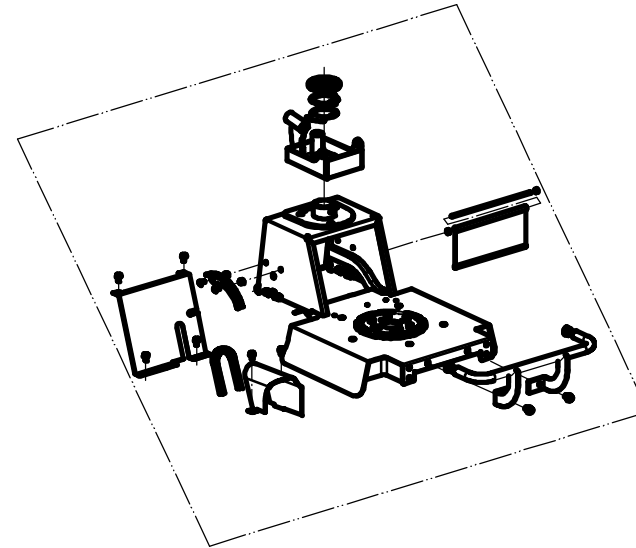

Model:WBBC537SCV
Service code: WBC537VC020B2211

WBBC537SCV Spare Parts List Service Code: WBC537VC020B2211

Subassembly code	Name_Chinese	Name_English	Machine Breakdown	Parts List
1	1P70FA-K8142	Engine		
2	WBBC537SCV	Blade system	2.pdf	Blade Components
3	WBBC537SCV	Main body	3.pdf	Main Body
4	WBBC537SCV	Handle and controls	4.pdf	Front Axle
5	WBBC537SCV	Rear Axle	5.pdf	Rear Axle
6	WBBC537SCV	Right-front wheel	6.pdf	Handle And Controls
7	WBBC537SCV	Left-front wheel	7.pdf	Grass Catcher

2	Part2 Blade system Spare Parts		
Order	Part Number	Name_English	Quantity
1	0102010020	Bolt - M10*20	5
2	BC45TB01000/49	Engine seat	1
3	0302010000	Big washer - M10	6
4	48R0162413	Bolt - 5/16*24*25	4
5	1102005018□	Key - 5*5*18	1
6	BC53AB01000□	Clutch	1
7	0401008000	Circlip - M8	8
8	0101008020□	Bolt - M8*20	1
9	BC53AB02000□	Blade shaft component	1
10	6005-2RS	Bearing 6005-2RS	3
11	BC53AB03000□	Blade shaft	1
12	BC53AB05000/22□	Bearing seat	1
13	BC45BB07000B1/02□	Spacer for blade shaft bearing	1
14	0901047000□	Circlip - M47	2
15	BC53AB06000□	Adapter	1
16	BC53AB07000/01□	Grass proof of protective sleeve	1
17	BC53AB04000/01□	Blade	1
18	BC53AB08000	Belleville spring	1
19	0202010000□	Nylon lock nut - M10	2
20	0301008000□	Flat washer - M8	6
21	0101008030	Bolt - M8*30	6
22	BC45TB09000/22□	Swing blade	2
23	BC45TB10000/02□	Spacer bush for swing blade	2
24	0101010035□	Blade - M10*35	2
25	0102010030/10P9	Central bolt M10X1,25X30	1