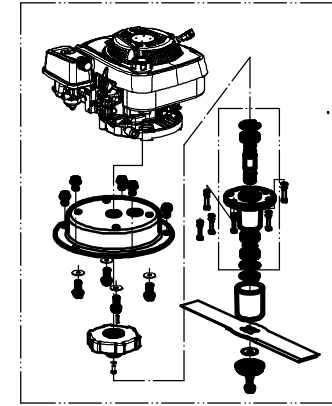

Model:WBBC537SCV
Service code: WBC537VC020B2211

WBBC537SCV Spare Parts List Service Code: WBC537VC020B2211

Subassembly code	Name_Chinese	Name_English	Machine Breakdown	Parts List
1	1P70FA-K8142	Engine		
2	WBBC537SCV	Blade system	2.pdf	Blade Components
3	WBBC537SCV	Main body	3.pdf	Main Body
4	WBBC537SCV	Handle and controls	4.pdf	Front Axle
5	WBBC537SCV	Rear Axle	5.pdf	Rear Axle
6	WBBC537SCV	Right-front wheel	6.pdf	Handle And Controls
7	WBBC537SCV	Left-front wheel	7.pdf	Grass Catcher

2	Part2 Blade system Spare Parts		
Order	Part Number	Name_English	Quantity
1	0102010020	Bolt - M10*20	5
2	BC45TB01000/49	Engine seat	1
3	0302010000	Big washer - M10	6
4	48R0162413	Bolt - 5/16*24*25	4
5	1102005018□	Key - 5*5*18	1
6	BC53AB01000□	Clutch	1
7	0401008000	Circlip - M8	8
8	0101008020□	Bolt - M8*20	1
9	BC53AB02000□	Blade shaft component	1
10	6005-2RS	Bearing 6005-2RS	3
11	BC53AB03000□	Blade shaft	1
12	BC53AB05000/22□	Bearing seat	1
13	BC45BB07000B1/02□	Spacer for blade shaft bearing	1
14	0901047000□	Circlip - M47	2
15	BC53AB06000□	Adapter	1
16	BC53AB07000/01□	Grass proof of protective sleeve	1
17	BC53AB04000/01□	Blade	1
18	BC53AB08000	Belleville spring	1
19	0202010000□	Nylon lock nut - M10	2
20	0301008000□	Flat washer - M8	6
21	0101008030	Bolt - M8*30	6
22	BC45TB09000/22□	Swing blade	2
23	BC45TB10000/02□	Spacer bush for swing blade	2
24	0101010035□	Blade - M10*35	2
25	0102010030/10P9	Central bolt M10X1,25X30	1