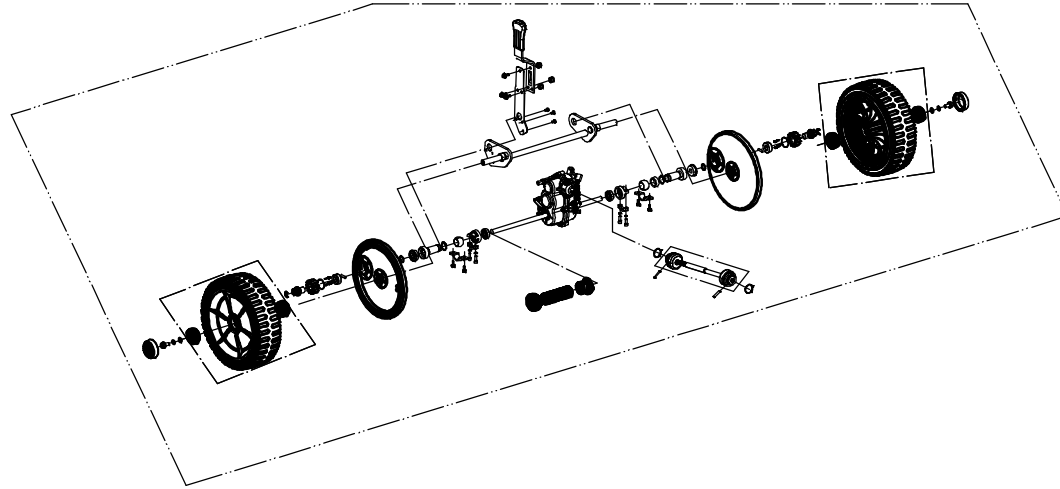

Model:WBBC537SCV
Service code: WBC537VC020B2211

WBBC537SCV Spare Parts List Service Code: WBC537VC020B2211

Subassembly code	Name_Chinese	Name_English	Machine Breakdown	Parts List
1	1P70FA-K8142	Engine		
2	WBBC537SCV	Blade system	2.pdf	Blade Components
3	WBBC537SCV	Main body	3.pdf	Main Body
4	WBBC537SCV	Handle and controls	4.pdf	Front Axle
5	WBBC537SCV	Rear Axle	5.pdf	Rear Axle
6	WBBC537SCV	Right-front wheel	6.pdf	Handle And Controls
7	WBBC537SCV	Left-front wheel	7.pdf	Grass Catcher

2	Part2 Blade system Spare Parts		
Order	Part Number	Name_English	Quantity
1	0102010020	Bolt - M10*20	5
2	BC45TB01000/49	Engine seat	1
3	0302010000	Big washer - M10	6
4	48R0162413	Bolt - 5/16*24*25	4
5	1102005018□	Key - 5*5*18	1
6	BC53AB01000□	Clutch	1
7	0401008000	Circlip - M8	8
8	0101008020□	Bolt - M8*20	1
9	BC53AB02000□	Blade shaft component	1
10	6005-2RS	Bearing 6005-2RS	3
11	BC53AB03000□	Blade shaft	1
12	BC53AB05000/22□	Bearing seat	1
13	BC45BB07000B1/02□	Spacer for blade shaft bearing	1
14	0901047000□	Circlip - M47	2
15	BC53AB06000□	Adapter	1
16	BC53AB07000/01□	Grass proof of protective sleeve	1
17	BC53AB04000/01□	Blade	1
18	BC53AB08000	Belleville spring	1
19	0202010000□	Nylon lock nut - M10	2
20	0301008000□	Flat washer - M8	6
21	0101008030	Bolt - M8*30	6
22	BC45TB09000/22□	Swing blade	2
23	BC45TB10000/02□	Spacer bush for swing blade	2
24	0101010035□	Blade - M10*35	2
25	0102010030/10P9	Central bolt M10X1,25X30	1