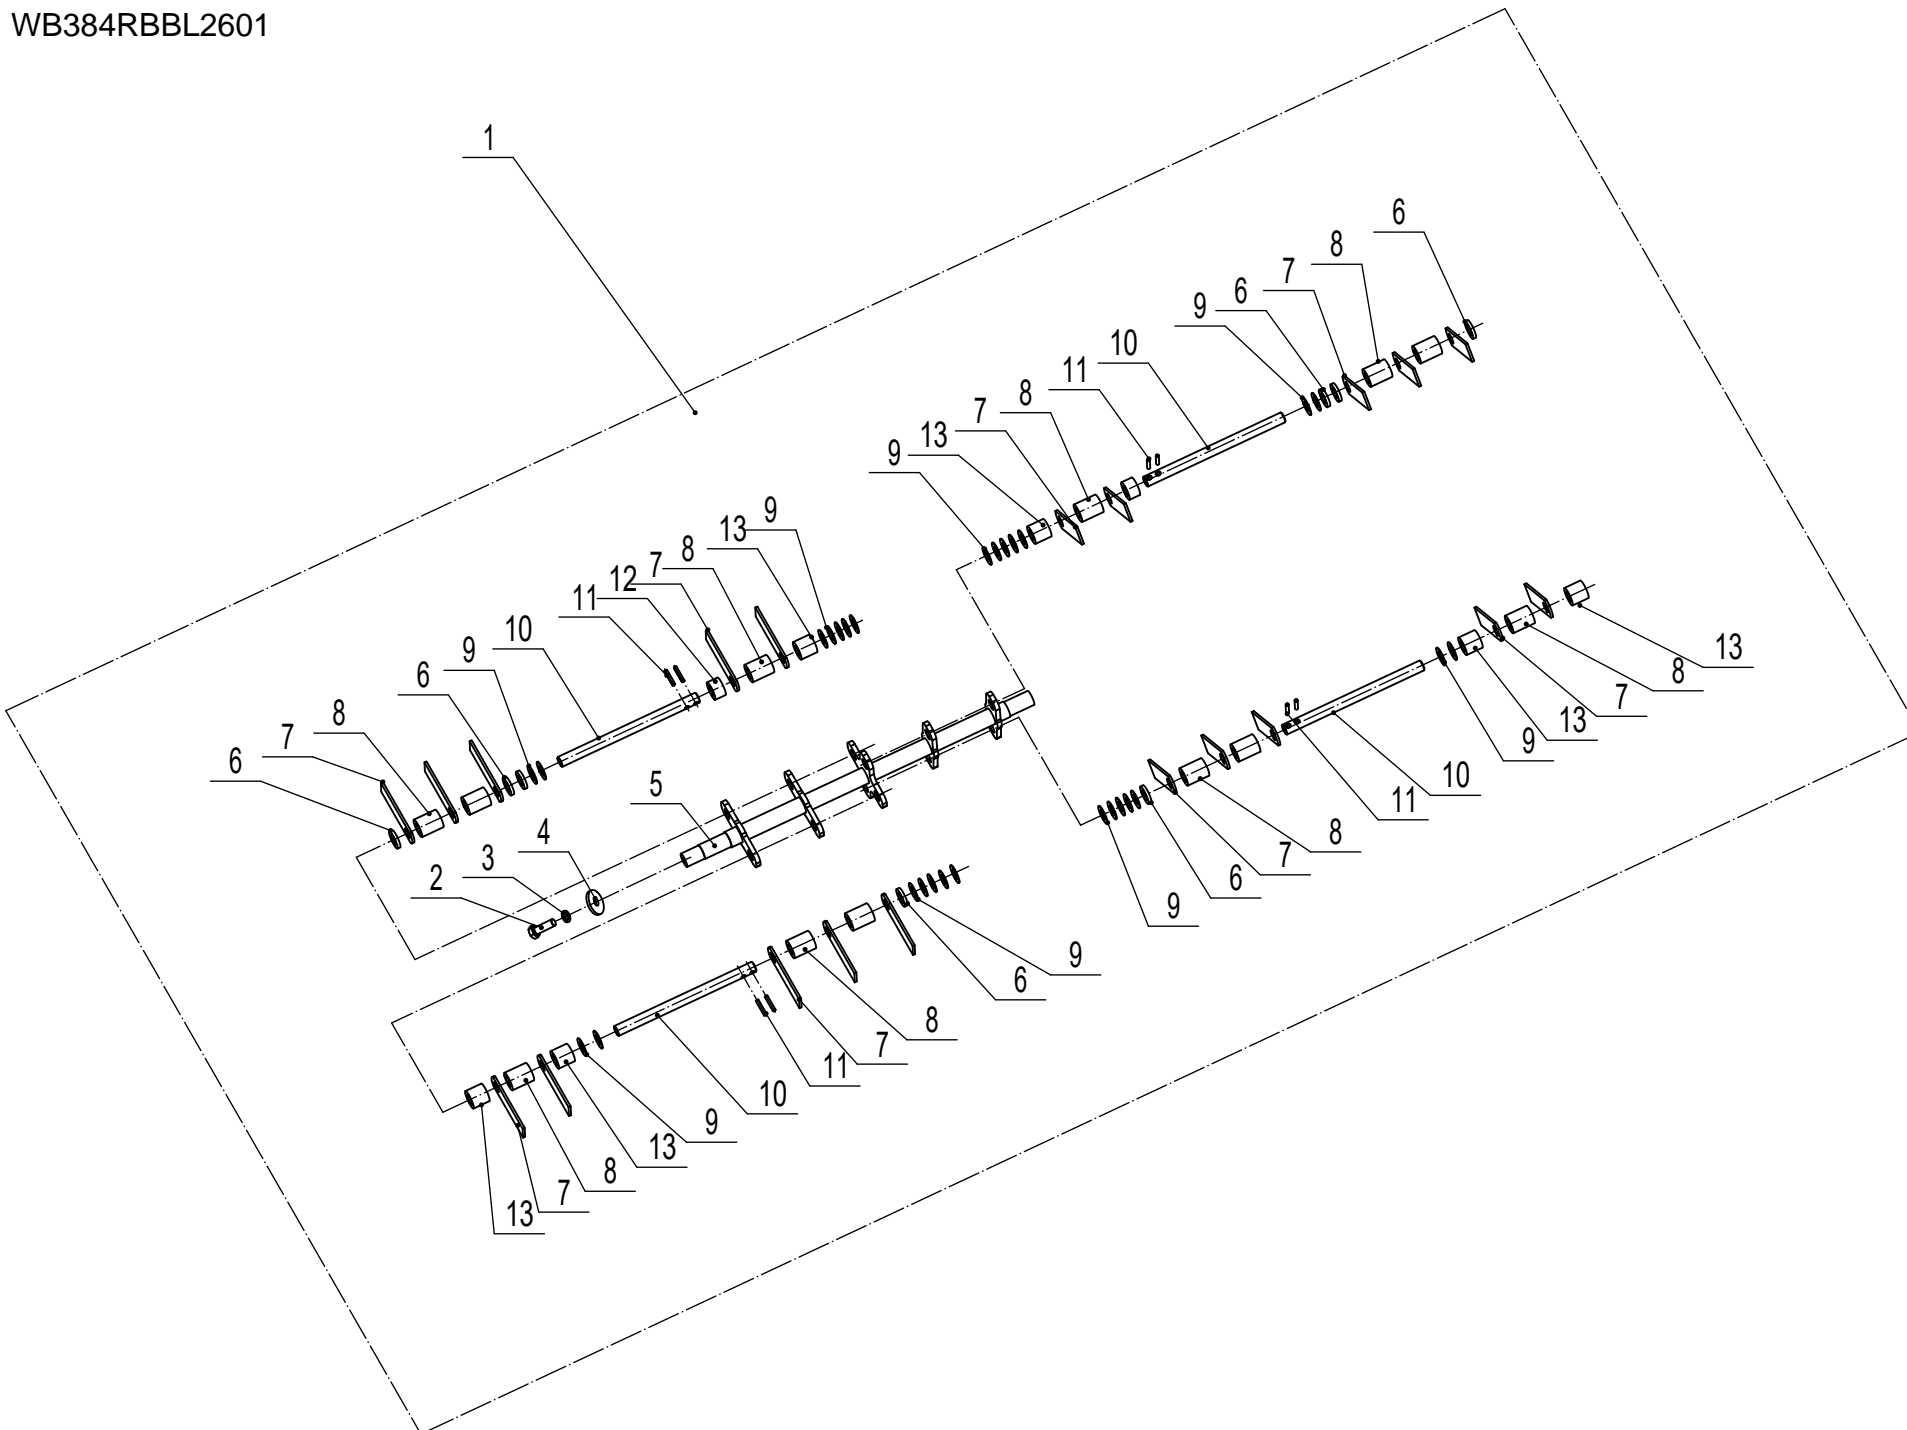

Model: WB384RB
Service code: WB384RBBL2601
Blade system