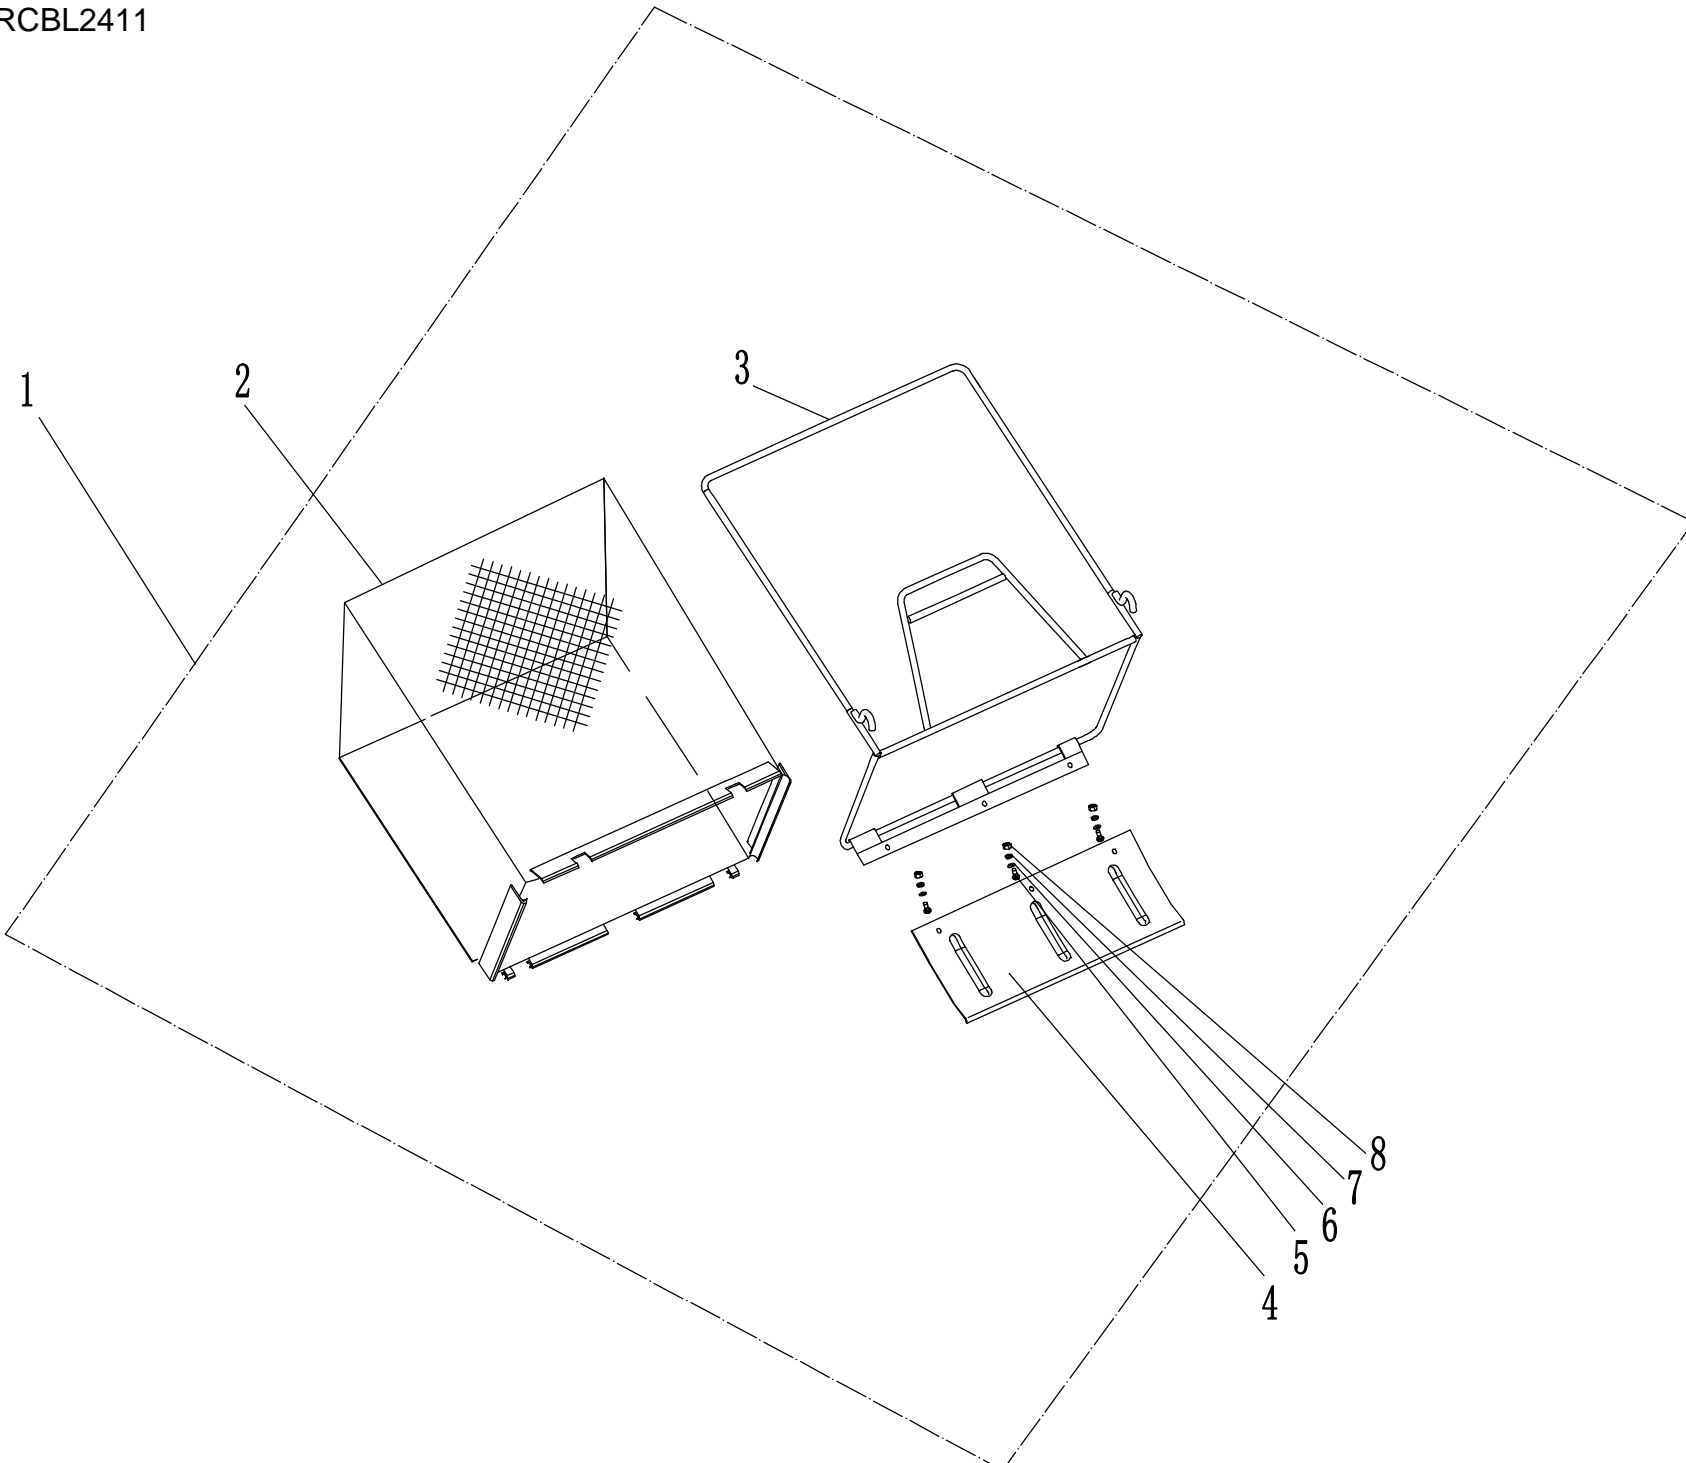

Model: WB384RC
Service code: WB384RCBL2411
Grass Catcher