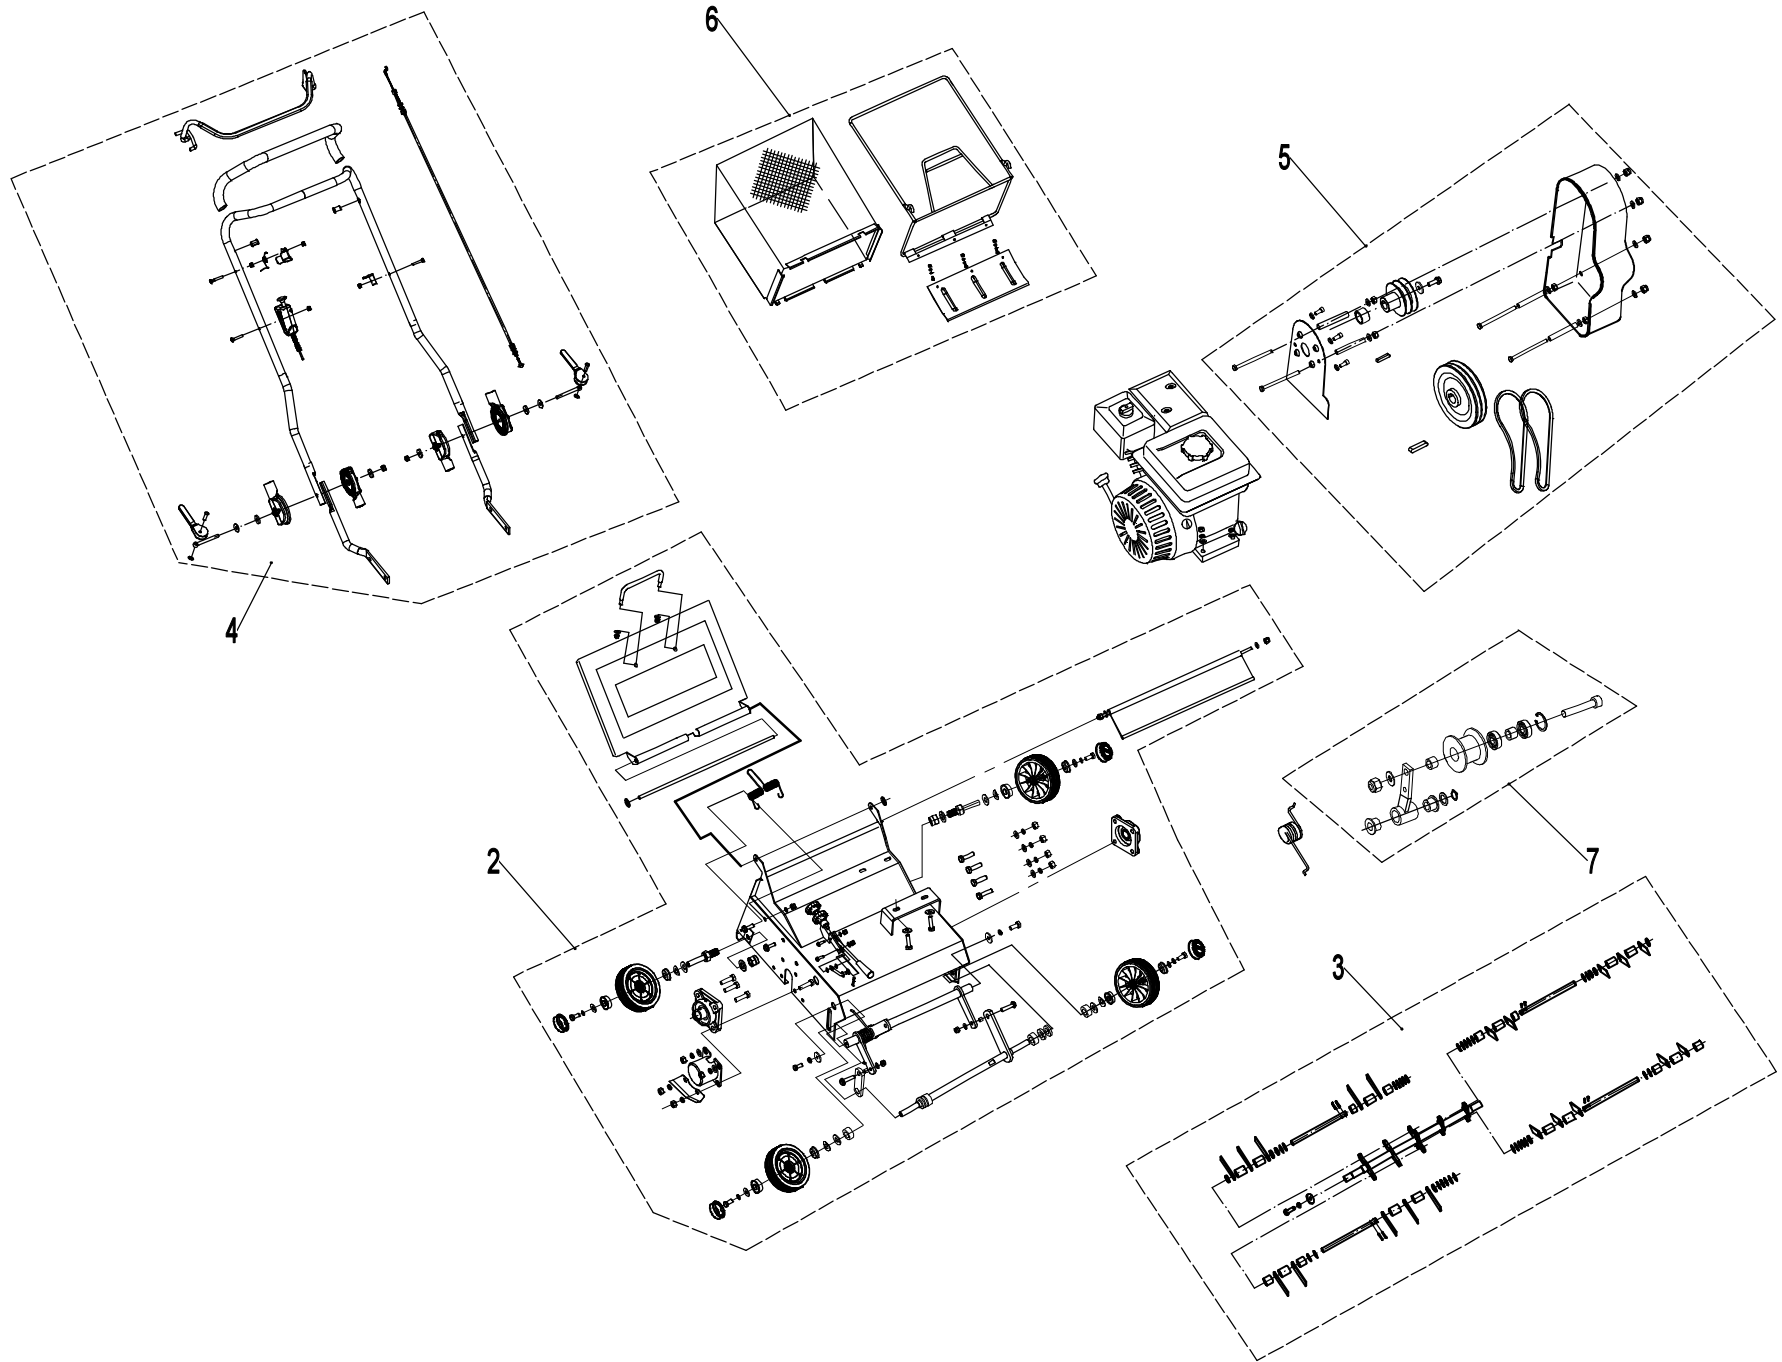

Model: WB384RB
Service code: WB384RBBL2601

WB384RC Spare Parts Price List Service code: WB384RCBL2601

Subassembly code	Name_Chinese	Name_English	Machine breakdown	parts list
1		Engine		
2	WB384RC	Main body	Main body	Main body
3	WB384RC	Blade system	Blade system	Blade system
4	WB384RC	Handle and controls	Handle and controls	Handle and controls
5	WB384RC	Pulley	Pulley	Pulley
6	WB384RC	Grass catcher	Grass catcher	Grass catcher
7	WB384RC	Tensional part	Tensional part	Tensional part