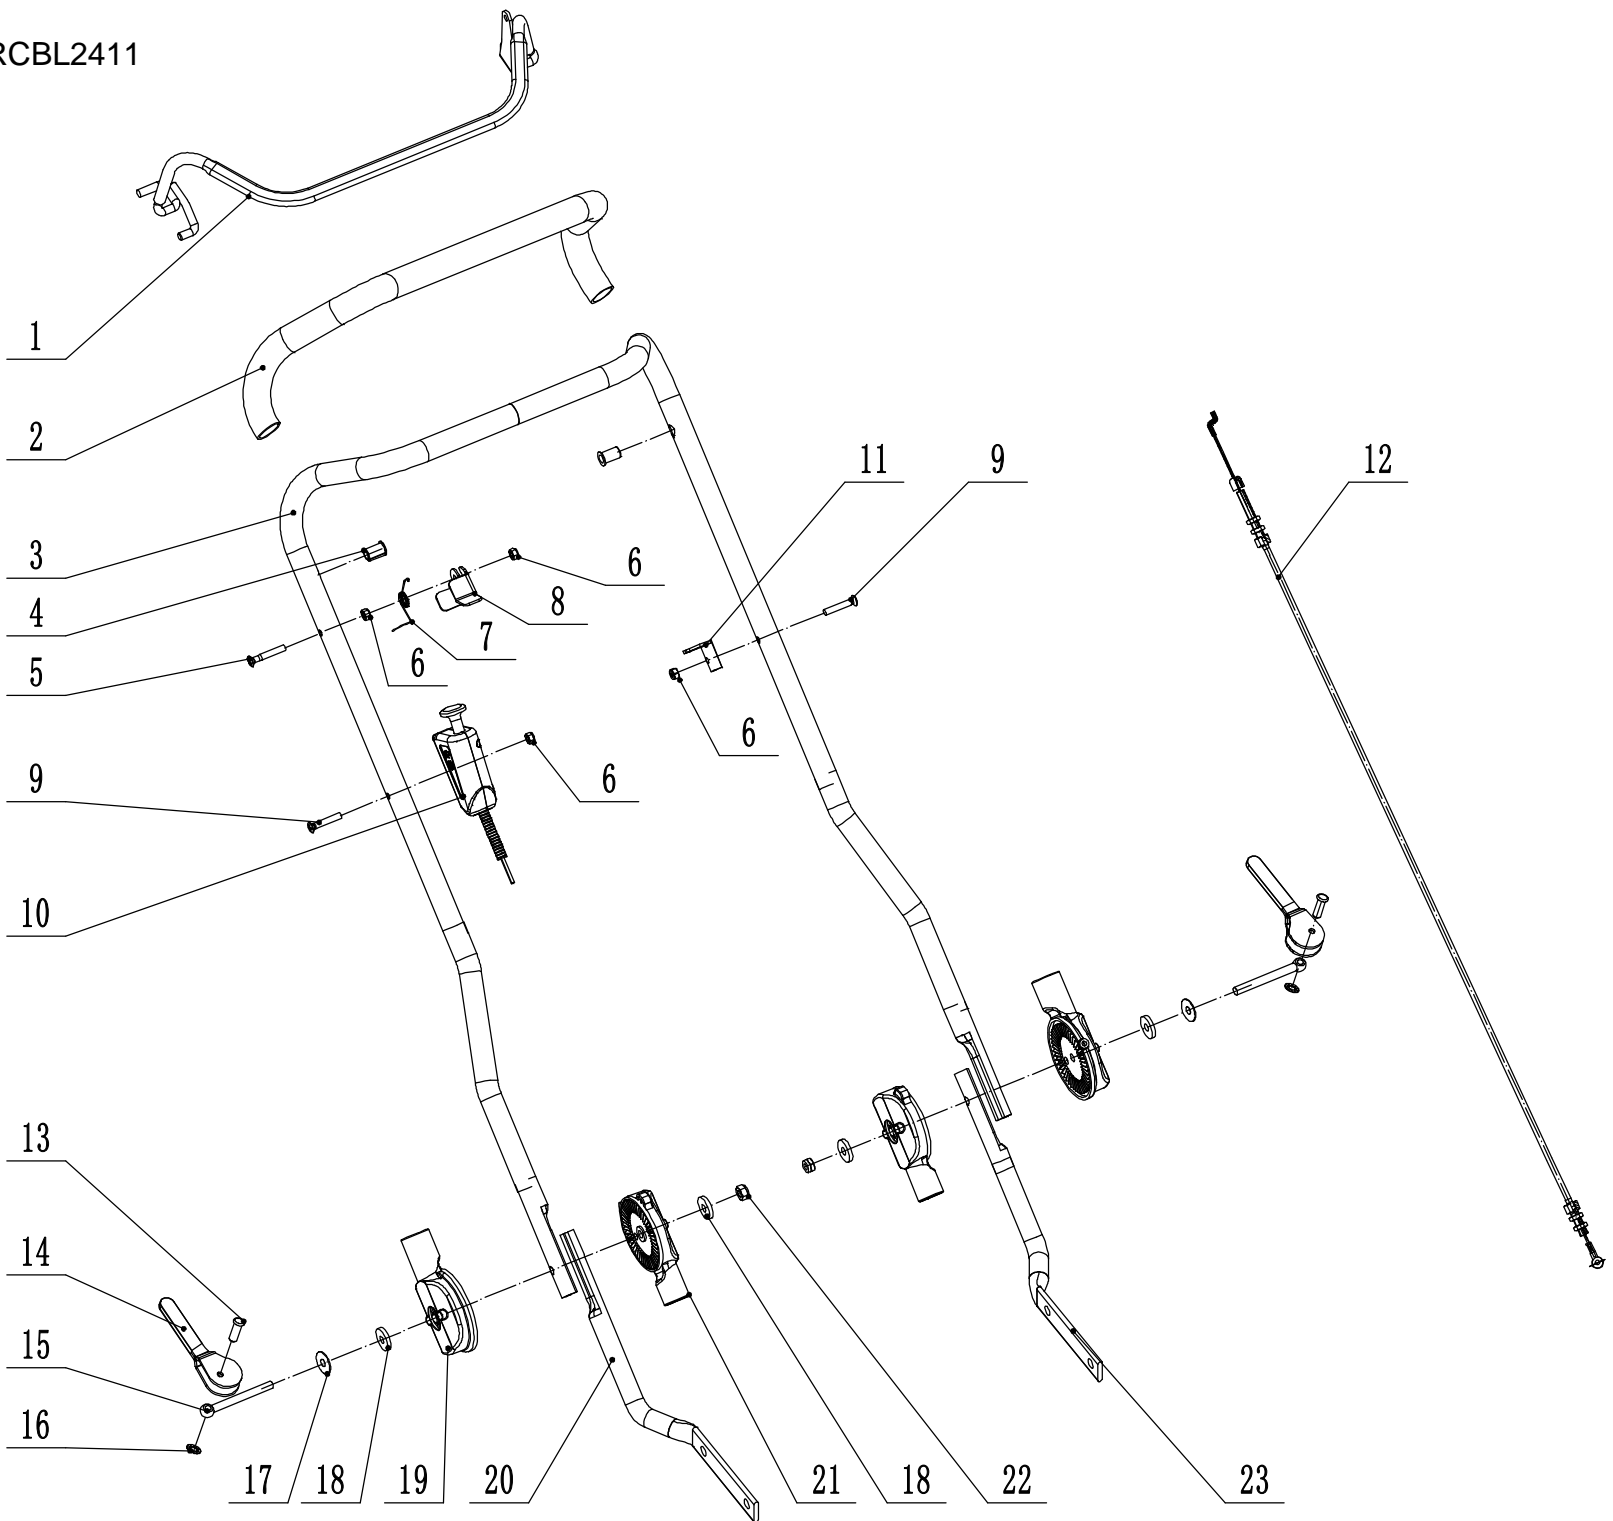

Model: WB384RC
Service code: WB384RCBL2411
Handle and controls