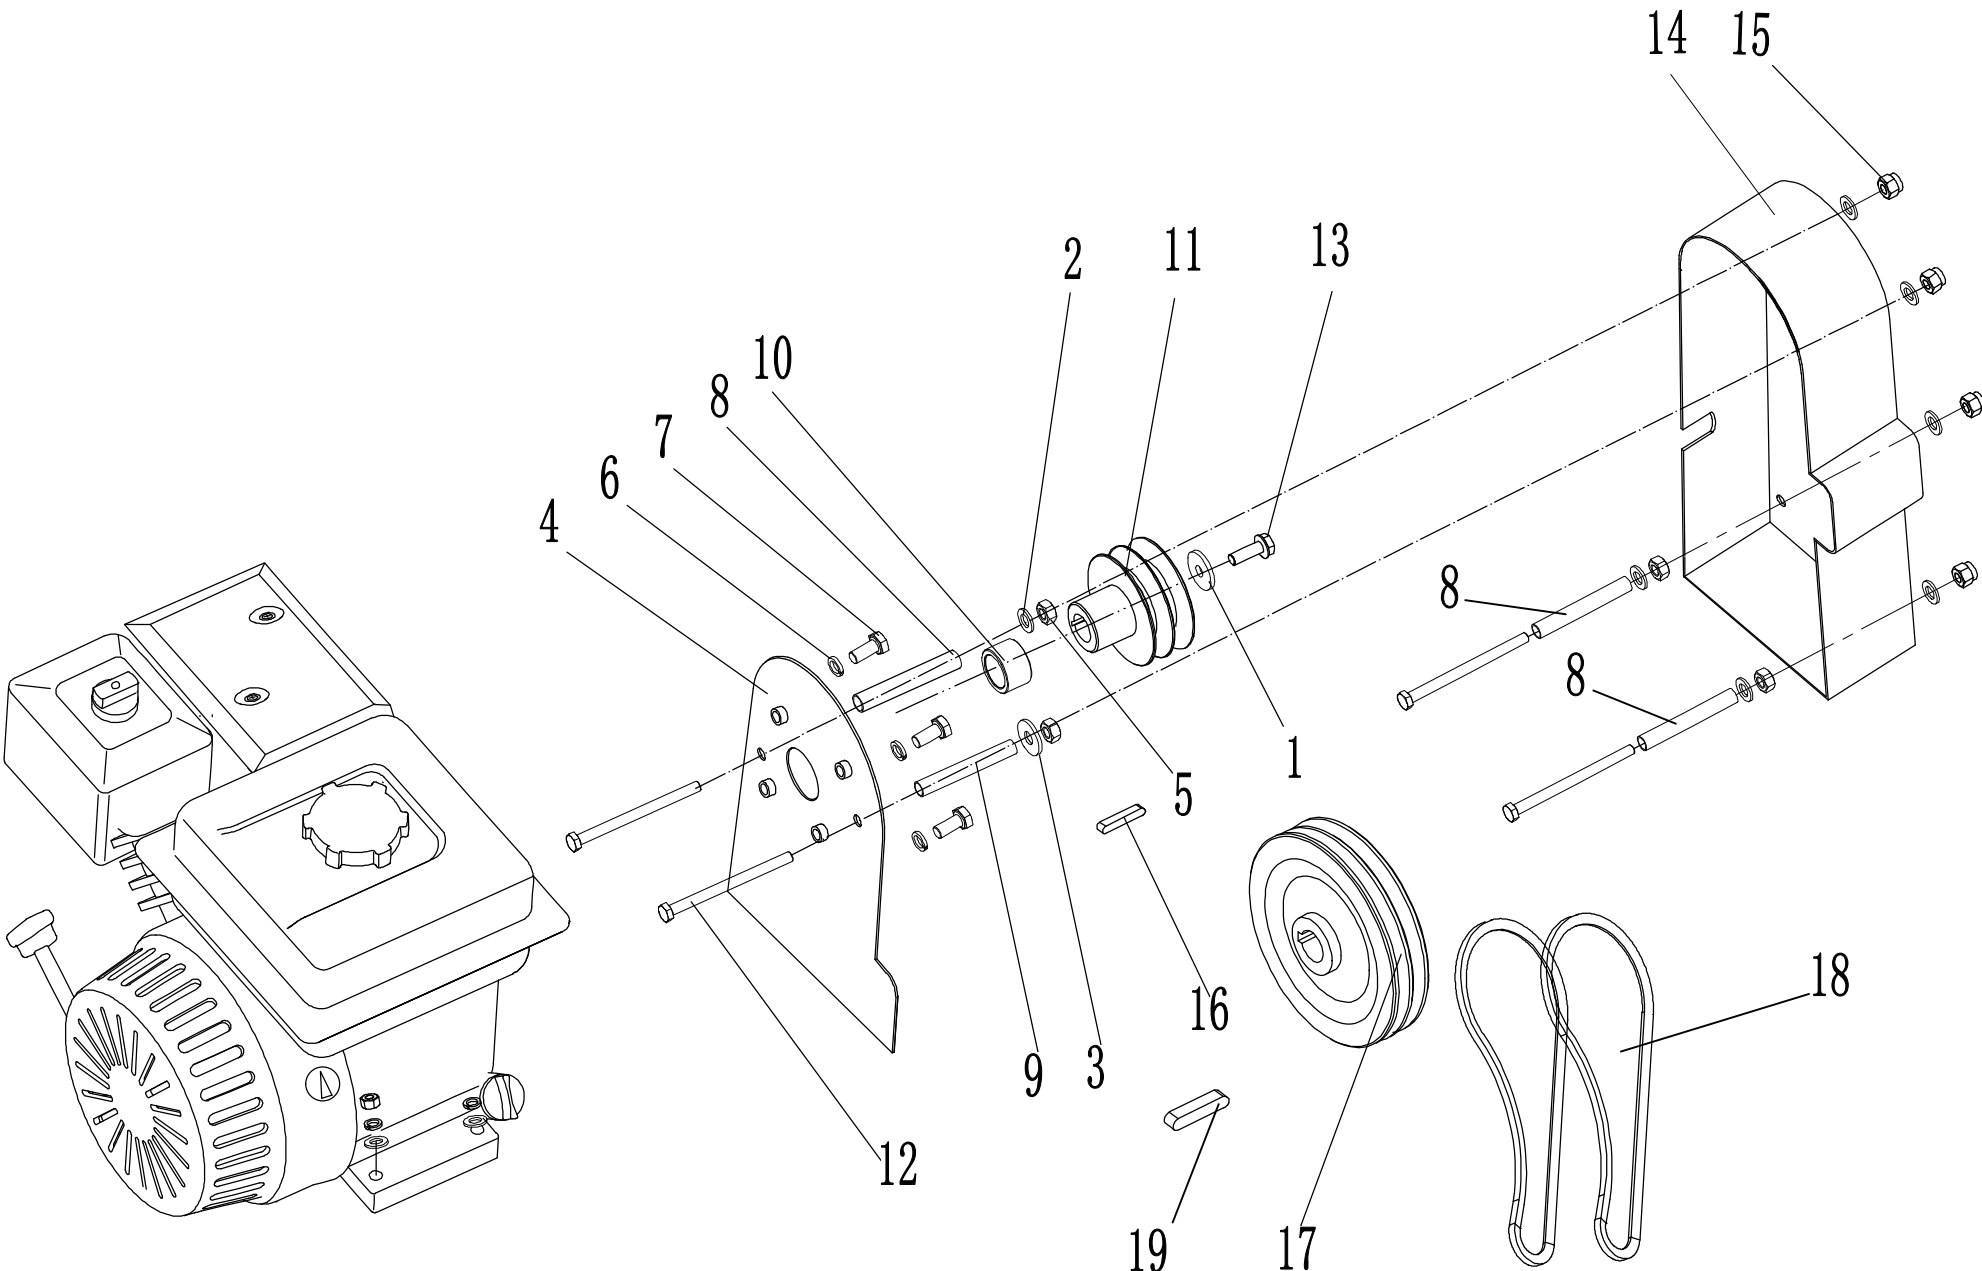

5	Part5 Pulley Spare Parts List		
Order	Part number	Name_English	Quantity
1	0303008000/02	Big washer M8	1
2	0301008000	Flat washer M8	3
3	0302008000	Big washer M8	1
4	40R0118020/44	Engine Plate	1
5	0201008000	Nut M8	4
6	0401008000	Spring Washer M8	4
7	40R0109013	Bolt	4
8	40R0117010/02	Shield Partition 12X1=3	3
9	40R0107022/02	Shield Partition	1
10	40R0119111/02	Engine Pully Partition fi 19,5	1
11	40R0133010/04	Engine Pulley	1
12	0101008095	Bolt - M8*95	4
13	5340113020	Bolt	1
14	40R0136001/44	Belt Shield	1
15	0202008000	Lock Nut M8	4
16	380620031-0001	Key	1
17	40R0134010/04	Big Pulley	1
18	40R0124010	Belt	2
19	1101006030	Key	1

7	Part7 Tensional Part Spare Parts List		
Order	Part number	Name_English	Quantity
1	Y0940R	Tensioner assembly	1
2	40R0107024	Torsional Spring	1
3	48R0113010	Nylon Bush	2
4	0301012000	Flat Washer M12	1
5	1001012000	Check Ring	1
6	0103010050	Bolt M10*50	1
7	0901026000	Check Ring For Hole	1
8	40R0135000	Tensioner assembly	1
9	40R0135030/02	Outside Partition	1
10	0301010000	Flat Washer M10	1
11	0202010000	Lock Nut M10	1
12	48R0111010/02	Tensional Arm	1

Model: WB384RC
Service code: WB384RCBL2411
Main body

Model: WB384RB
Service code: WB384RBBL2601
Blade system

Model: WB384RC
Service code: WB384RCBL2411
Handle and controls

Model: WB384RC
Service code: WB384RCBL2411
Pulley