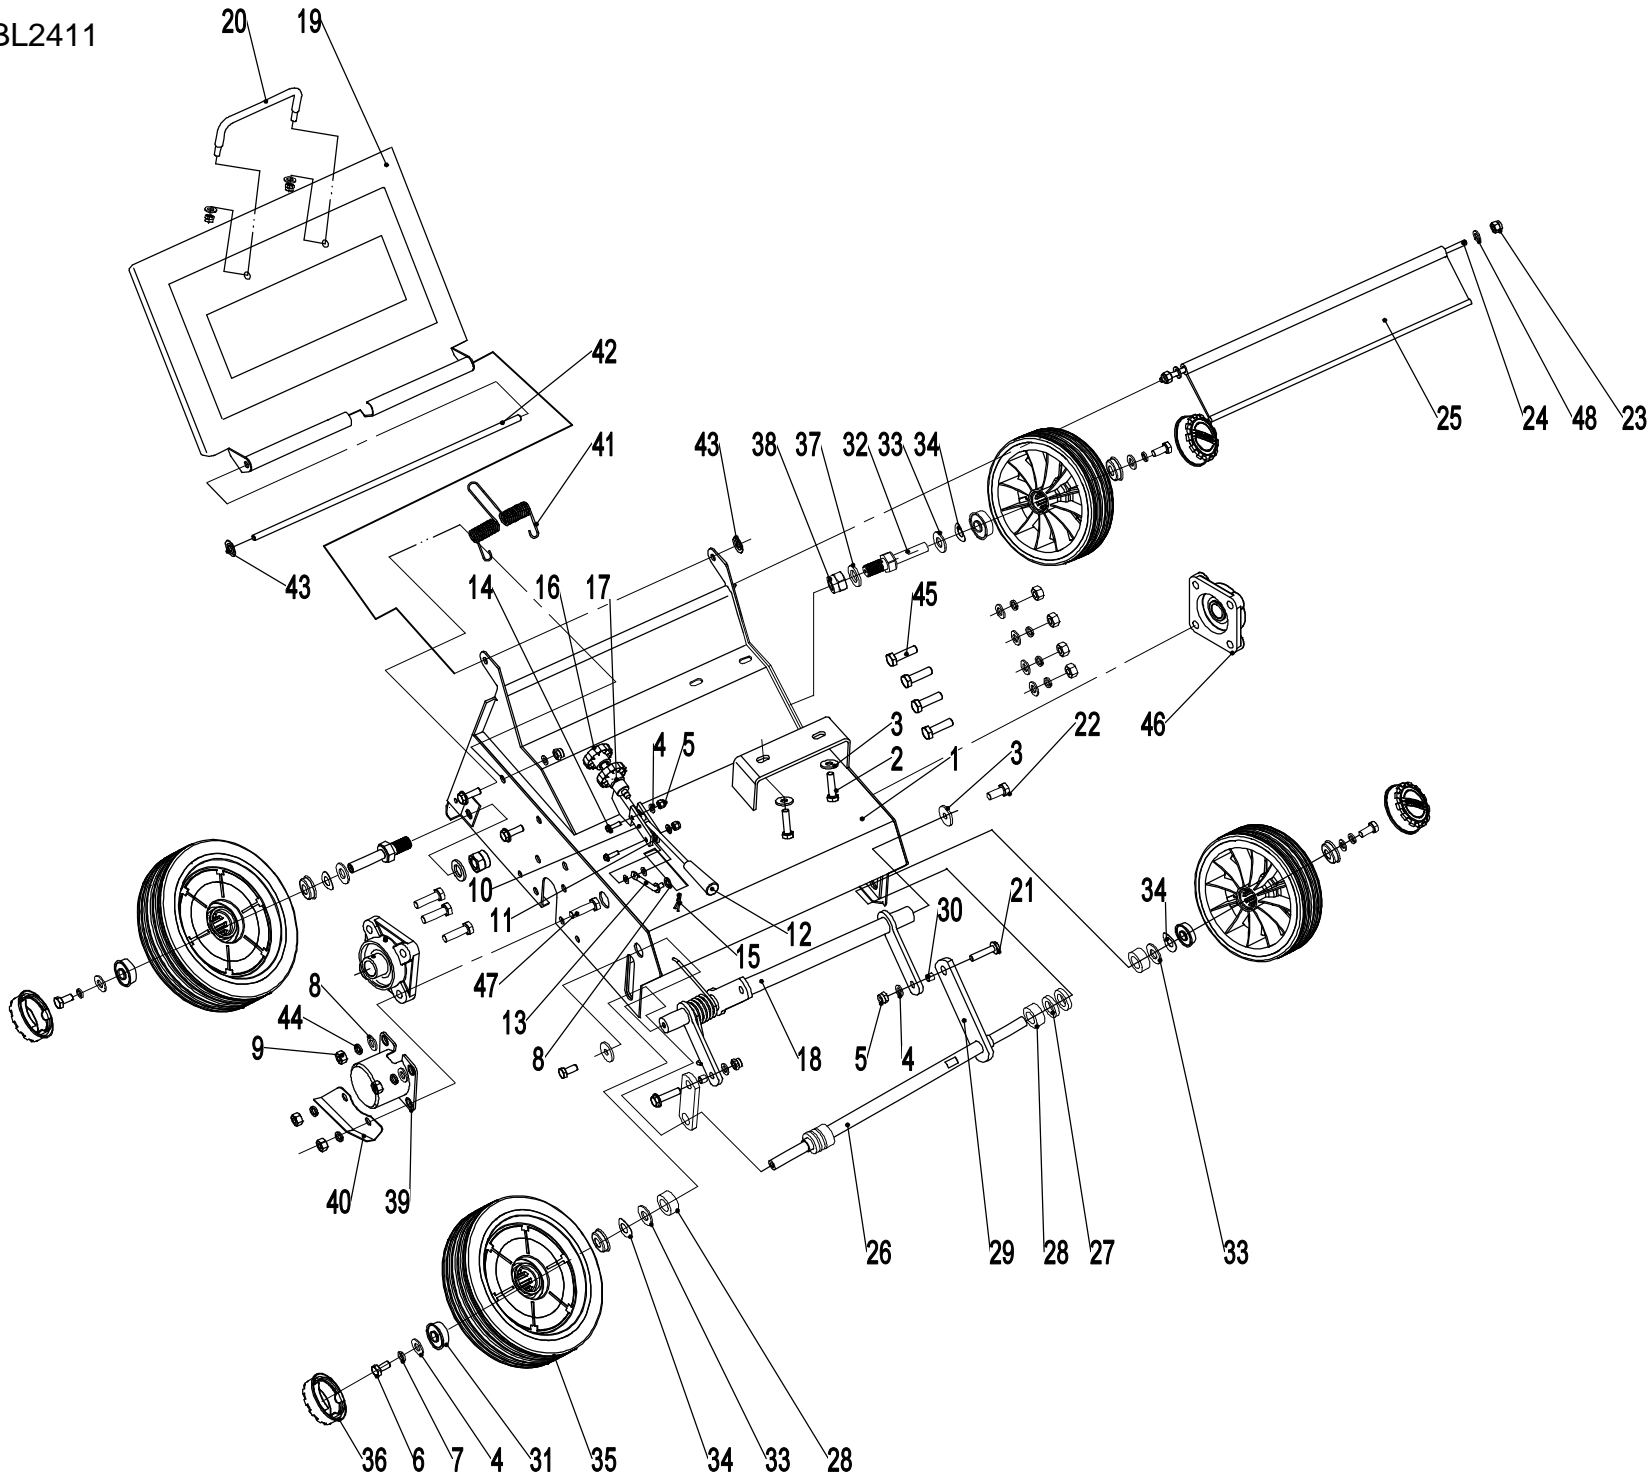

7	Part7 Tensional Part Spare Parts List		
Order	Part number	Name_English	Quantity
1	Y0940R	Tensioner assembly	1
2	40R0107024	Torsional Spring	1
3	48R0113010	Nylon Bush	2
4	0301012000	Flat Washer M12	1
5	1001012000	Check Ring	1
6	0103010050	Bolt M10*50	1
7	0901026000	Check Ring For Hole	1
8	40R0135000	Tensioner assembly	1
9	40R0135030/02	Outside Partition	1
10	0301010000	Flat Washer M10	1
11	0202010000	Lock Nut M10	1
12	48R0111010/02	Tensional Arm	1

Model: WB384RC
Service code: WB384RCBL2411
Main body