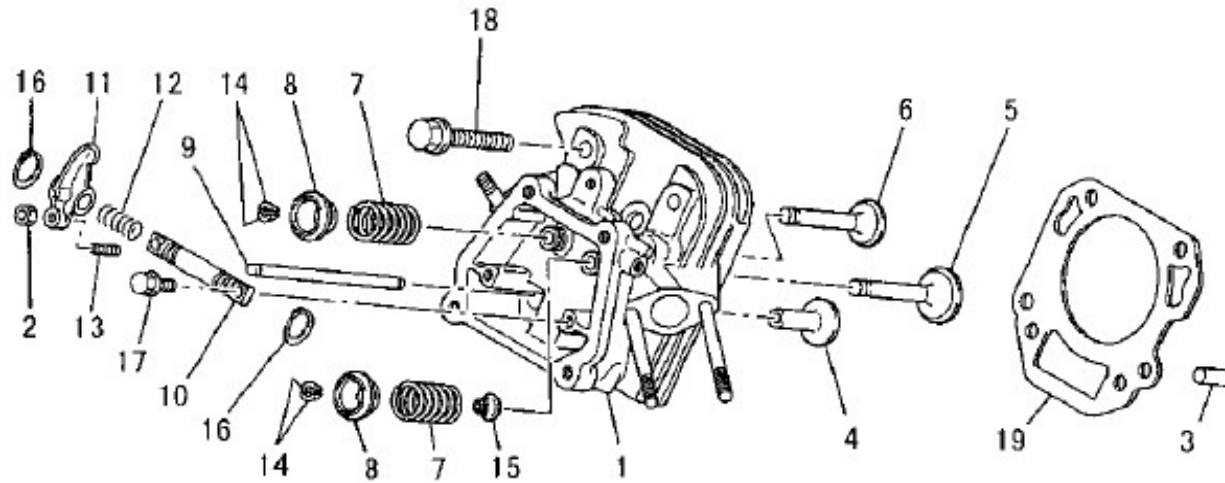

# (B) CYLINDER HEAD GROUP

No.	Parts No.	Parts Name	No.Req'd	Inte Remarks	Assy No.	Price
1	BC02066AA	CYLINDER HEAD ASSY	1	MARK 1	LC02066AA	
2	FR46870B	NUT	2			
3	KU44001AA	PIN,DOWEL	2			
4	KV25001AA	TAPPET	2			
5	KV37004AA	VALVE,INTAKE	1			
6	KV45012AA	VALVE,EXHAUST	1			
7	KV56002AA	SPRING,VALVE	2			
8	KV68003AA	RETAINER,VALVE SPG	2			
9	KV71007AA	ROD,PUSH	2			
10	KV72004AA	SHAFT,ROCKER ARM	1	WITH 2/11/12/13/16	LV72004AA	
11	BV72018AA	ARM,ROCKER	2			
12	KV72006AA	SPRING,ROCKER SHAFT	1			

MARK 1: WITH B151B06X100B/B151B08X020B/5/6/7/8/14/15

# (D) CASE COVER GROUP

No.	Parts No.	Parts Name	No.Req'd	Inte Remarks	Assy No.	Price
1	KB67005EA	COVER,CRANKCASE	1	WITH 3/4/5/8/9/10/11	LB67005EA	
2	KD51005AA	SHAFT,BALANCER	1			
3	BG01003CA	GOVERNOR GEAR ASSY	1			
4	BG14005AA	SLIDER,GOV	1			
5	KG22022AA	SHAFT,GOV	1			
6	BL21018AA001	GAUGE,OIL	2	WITH 7		
7	KW29006AA	O-RING	2			
8	S111X62X070	BEARING,BALL	1	#6207		
9	BW29002AA	OIL SEAL	1			
10	S111X62X030	BEARING,BALL	1	#6203		
11	B800B08X030B	BOLT,FLANGE	9			
12	FA28247B	SPACER	1			
13	KU44001AA	PIN,DOWEL	2			
14	BW31010AA	GASKET,CRANKCASE	1			

# (E) CRANKSHAFT GROUP

No.	Parts No.	Parts Name	No.Req'd	Inte Remarks	Assy No.	Price
1	KD28026AA	CRANKHAFT	1	WITH 2/3	LD28026AA	
2	BD63063AA	GEAR,CRANKSHAFT	1			
3	KD90012AA	KEY,WOODRUFF	1			
4	W430B05X016	KEY,WOODRUFF	1			
5	KV15011AA	CAMSHAFT	1	WITH 6/7/8/9/10/11	LV15011AA	
6	KV83010FE	PIN	1			
7	S500P03B	SNAP RING	1			
8	KV81005AA	SPRING	1			
9	BV84008AA	RIVET	1			
10	KV82011AA	FLYWEIGHT	1			
11	BV84010AA	RIVET	1			